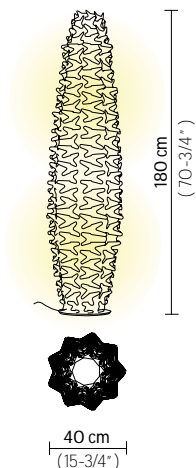

CACTUS SUSPENSION

Light Source: 1 X 12W E27 LED Filament Bulb

Dimmable: with dimmable bulbs

Materials: Opalflex®

Weight: net 1,05 Kg - gross 3 Kg

Packaging: 55 x 55 x h. 44 cm

FINISH	PRODUCT CODE	EAN CODE	CANOPY DETAILS
 GOLD	CACSMO0GLD01T000000EU	8024727039619	Ø 12 x h. 3,2 cm
	ACCESSORIES		
	6M CABLE KIT (must be ordered with lamp)		

CACTUS FLOOR XXL

Light Source: 2 X 12W E27 LED Filament Bulbs

Dimmable: not dimmable

Materials: Opalflex®

Weight: net 3,5 Kg - gross 7,6 Kg

Packaging: 44 x 45 x h. 182 cm

CACTUS FLOOR XL

Light Source: 2 X 12W E27 LED Filament Bulbs

Dimmable: not dimmable

Materials: Opalflex®

Weight: net 3,13 Kg - gross 6,7 Kg

Packaging: 44 x 45 x h. 157 cm

FINISH	SIZE	PRODUCT CODE	EAN CODE	DETAILS
 GOLD	XXL	CACFXXLGLD000000000EU	8024727039251	
	XL	CACFXLGLD000000000EU	8024727039244	