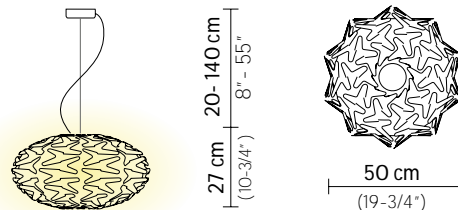

CACTUS SUSPENSION

Light Source: 1 X 12W E27 LED Filament Bulb

Dimmable: with dimmable bulbs

Materials: Opalflex®

Weight: net 1,05 Kg - gross 3 Kg

Packaging: 55 x 55 x h. 44 cm

FINISH	PRODUCT CODE	EAN CODE	CANOPY DETAILS
 GOLD	CACSMO0GLD01T000000EU	8024727039619	Ø 12 x h. 3,2 cm
	ACCESSORIES		
	6M CABLE KIT (must be ordered with lamp)		

CACTUS FLOOR XXL

Light Source: 2 X 12W E27 LED Filament Bulbs

Dimmable: not dimmable

Materials: Opalflex®

Weight: net 3,5 Kg - gross 7,6 Kg

Packaging: 44 x 45 x h. 182 cm

CACTUS FLOOR XL

Light Source: 2 X 12W E27 LED Filament Bulbs

Dimmable: not dimmable

Materials: Opalflex®

Weight: net 3,13 Kg - gross 6,7 Kg

Packaging: 44 x 45 x h. 157 cm

FINISH	SIZE	PRODUCT CODE	EAN CODE	DETAILS
 GOLD	XXL	CACFXXLGLD000000000EU	8024727039251	
	XL	CACFXLGLD000000000EU	8024727039244	