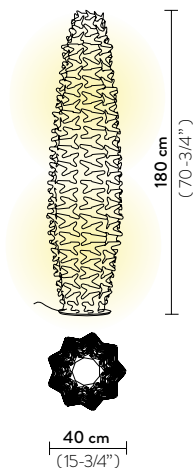

CACTUS SUSPENSION

Light Source: 1 X 12W E27 LED Filament Bulb

Dimmable: with dimmable bulbs

Materials: Opalflex®

Weight: net 1,05 Kg - gross 3 Kg

Packaging: 55 x 55 x h. 44 cm

FINISH	PRODUCT CODE	EAN CODE	CANOPY DETAILS
 GOLD	CACSM00GLD01T00000EU	8024727039619	Ø 12 x h. 3,2 cm
	ACCESSORIES		
	6M CABLE KIT (must be ordered with lamp)		

CACTUS FLOOR XXL

Light Source: 2 X 12W E27 LED Filament Bulbs

Dimmable: not dimmable

Materials: Opalflex®

Weight: net 3,5 Kg - gross 7,6 Kg

Packaging: 44 x 45 x h. 182 cm

CACTUS FLOOR XL

Light Source: 2 X 12W E27 LED Filament Bulbs

Dimmable: not dimmable

Materials: Opalflex®

Weight: net 3,13 Kg - gross 6,7 Kg

Packaging: 44 x 45 x h. 157 cm

FINISH	SIZE	PRODUCT CODE	EAN CODE	DETAILS
 GOLD	XXL	CACFXXLGLD000000000EU	8024727039251	
	XL	CACFXLGLD000000000EU	8024727039244	

CACTUS SUSPENSION

Light Source: 1 X 12W E26 LED Filament Bulb

Dimmable: with dimmable bulbs

Materials: Opalflex®

Weight: net 2,31 lbs - gross 6,61 lbs

Packaging: 21,65 x 21,65 x h. 17,32 in

FINISH	PRODUCT CODE	EAN CODE	CANOPY DETAILS
 GOLD	CACSM00GLD01T00000US		Ø 4,72 x h. 1,26 in
	ACCESSORIES		
	6M CABLE KIT		