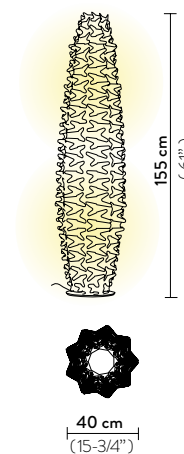

CACTUS SUSPENSION

Light Source: 1 X 12W E27 LED Filament Bulb

Dimmable: with dimmable bulbs

Materials: Opalflex®

Weight: net 1,05 Kg - gross 3 Kg

Packaging: 55 x 55 x h. 44 cm

FINISH	PRODUCT CODE	EAN CODE	CANOPY DETAILS
 GOLD	CACSM00GLD01T00000EU	8024727039619	Ø 12 x h. 3,2 cm
	ACCESSORIES		
	6M CABLE KIT (must be ordered with lamp)		

CACTUS FLOOR XXL

Light Source: 2 X 12W E27 LED Filament Bulbs

Dimmable: not dimmable

Materials: Opalflex®

Weight: net 3,5 Kg - gross 7,6 Kg

Packaging: 44 x 45 x h. 182 cm

CACTUS FLOOR XL

Light Source: 2 X 12W E27 LED Filament Bulbs

Dimmable: not dimmable

Materials: Opalflex®

Weight: net 3,13 Kg - gross 6,7 Kg

Packaging: 44 x 45 x h. 157 cm

FINISH	SIZE	PRODUCT CODE	EAN CODE	DETAILS
 GOLD	XXL	CACFXXLGLD000000000EU	8024727039251	
	XL	CACFXLGLD000000000EU	8024727039244	

CACTUS SUSPENSION

Light Source: 1 X 12W E26 LED Filament Bulb

Dimmable: with dimmable bulbs

Materials: Opalflex®

Weight: net 2,31 lbs - gross 6,61 lbs

Packaging: 21,65 x 21,65 x h. 17,32 in

FINISH	PRODUCT CODE	EAN CODE	CANOPY DETAILS
 GOLD	CACSM00GLD01T00000US		Ø 4,72 x h. 1,26 in
	ACCESSORIES		
	6M CABLE KIT		