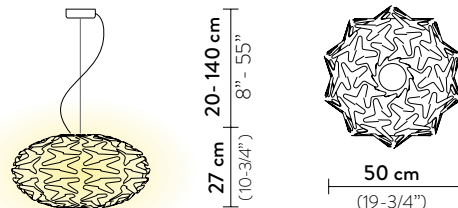

CACTUS SUSPENSION

Light Source: 1 X 12W E27 LED Filament Bulb

Dimmable: with dimmable bulbs

Materials: Opalflex®

Weight: net 1,05 Kg - gross 3 Kg

Packaging: 55 x 55 x h. 44 cm

FINISH	PRODUCT CODE	EAN CODE	CANOPY DETAILS
 GOLD	CACSM00GLD01T00000EU	8024727039619	Ø 12 x h. 3,2 cm
	ACCESSORIES		
	6M CABLE KIT (must be ordered with lamp)		

CACTUS FLOOR XXL

Light Source: 2 X 12W E27 LED Filament Bulbs

Dimmable: not dimmable

Materials: Opalflex®

Weight: net 3,5 Kg - gross 7,6 Kg

Packaging: 44 x 45 x h. 182 cm

CACTUS FLOOR XL

Light Source: 2 X 12W E27 LED Filament Bulbs

Dimmable: not dimmable

Materials: Opalflex®

Weight: net 3,13 Kg - gross 6,7 Kg

Packaging: 44 x 45 x h. 157 cm

FINISH	SIZE	PRODUCT CODE	EAN CODE	DETAILS
 GOLD	XXL	CACFXXLGLD000000000EU	8024727039251	
	XL	CACFXLGLD000000000EU	8024727039244	

CACTUS SUSPENSION

Light Source: 1 X 12W E26 LED Filament Bulb

Dimmable: with dimmable bulbs

Materials: Opalflex®

Weight: net 2,31 lbs - gross 6,61 lbs

Packaging: 21,65 x 21,65 x h. 17,32 in

FINISH	PRODUCT CODE	EAN CODE	CANOPY DETAILS
 GOLD	CACSM00GLD01T00000US		Ø 4,72 x h. 1,26 in
	ACCESSORIES		
	6M CABLE KIT		