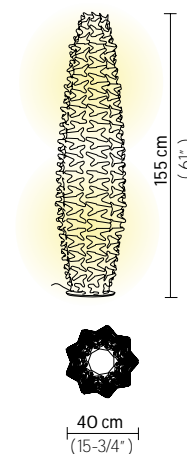

CACTUS SUSPENSION

Light Source: 1 X 12W E27 LED Filament Bulb

Dimmable: with dimmable bulbs

Materials: Opalflex®

Weight: net 1,05 Kg - gross 3 Kg

Packaging: 55 x 55 x h. 44 cm

FINISH	PRODUCT CODE	EAN CODE	CANOPY DETAILS
 GOLD	CACSMO0GLD01T000000EU	8024727039619	Ø 12 x h. 3,2 cm
	ACCESSORIES		
	6M CABLE KIT (must be ordered with lamp)		

CACTUS FLOOR XXL

Light Source: 2 X 12W E27 LED Filament Bulbs

Dimmable: not dimmable

Materials: Opalflex®

Weight: net 3,5 Kg - gross 7,6 Kg

Packaging: 44 x 45 x h. 182 cm

CACTUS FLOOR XL

Light Source: 2 X 12W E27 LED Filament Bulbs

Dimmable: not dimmable

Materials: Opalflex®

Weight: net 3,13 Kg - gross 6,7 Kg

Packaging: 44 x 45 x h. 157 cm

FINISH	SIZE	PRODUCT CODE	EAN CODE	DETAILS
 GOLD	XXL	CACFXXLGLD000000000EU	8024727039251	
	XL	CACFXLGLD000000000EU	8024727039244	