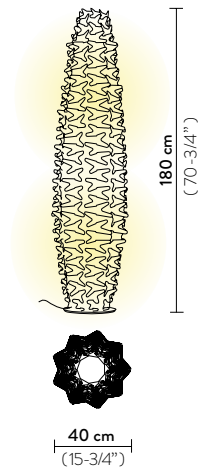

CACTUS SUSPENSION

Light Source: 1 X 12W E27 LED Filament Bulb

Dimmable: with dimmable bulbs

Materials: Opalflex®

Weight: net 1,05 Kg - gross 3 Kg

Packaging: 55 x 55 x h. 44 cm

FINISH	PRODUCT CODE	EAN CODE	CANOPY DETAILS
 GOLD	CACSM00GLD01T00000EU	8024727039619	Ø 12 x h. 3,2 cm
	ACCESSORIES		
	6M CABLE KIT (must be ordered with lamp)		

CACTUS SUSPENSION

Light Source: 1 X 12W E26 LED Filament Bulb

Dimmable: with dimmable bulbs

Materials: Opalflex®

Weight: net 2,31 lbs - gross 6,61 lbs

Packaging: 21,65 x 21,65 x h. 17,32 in

FINISH	PRODUCT CODE	EAN CODE	CANOPY DETAILS
 GOLD	CACSM00GLD01T00000US		Ø 4,72 x h. 1,26 in
	ACCESSORIES		
	6M CABLE KIT		

CACTUS FLOOR XXL

Light Source: 2 X 12W E26 LED Filament Bulbs

Dimmable: not dimmable

Materials: Opalflex®

Weight: net 7,72 lbs - gross 16,76 lbs

Packaging: 17,32 x 17,72 x h. 71,65 in

CACTUS FLOOR XL

Light Source: 2 X 12W E26 LED Filament Bulbs

Dimmable: not dimmable

Materials: Opalflex®

Weight: net 6,9 lbs - gross 14,77 lbs

Packaging: 17,32 x 17,72 x h. 61,81 in

FINISH	SIZE	PRODUCT CODE	EAN CODE	DETAILS
 GOLD	XXL	CACFXXLGLD00000000US	8024727044972	
	XL	CACFXLGLD00000000US		