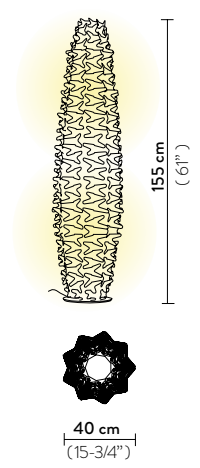

CACTUS SUSPENSION

Light Source: 1 X 12W E27 LED Filament Bulb

Dimmable: with dimmable bulbs

Materials: Opalflex®

Weight: net 1,05 Kg - gross 3 Kg

Packaging: 55 x 55 x h. 44 cm

FINISH	PRODUCT CODE	EAN CODE	CANOPY DETAILS
 GOLD	CACSM00GLD01T00000EU	8024727039619	Ø 12 x h. 3,2 cm
	ACCESSORIES		
	6M CABLE KIT (must be ordered with lamp)		

CACTUS SUSPENSION

Light Source: 1 X 12W E26 LED Filament Bulb

Dimmable: with dimmable bulbs

Materials: Opalflex®

Weight: net 2,31 lbs - gross 6,61 lbs

Packaging: 21,65 x 21,65 x h. 17,32 in

FINISH	PRODUCT CODE	EAN CODE	CANOPY DETAILS
 GOLD	CACSM00GLD01T00000US		Ø 4,72 x h. 1,26 in
	ACCESSORIES		
	6M CABLE KIT		

CACTUS FLOOR XXL

Light Source: 2 X 12W E26 LED Filament Bulbs

Dimmable: not dimmable

Materials: Opalflex®

Weight: net 7,72 lbs - gross 16,76 lbs

Packaging: 17,32 x 17,72 x h. 71,65 in

CACTUS FLOOR XL

Light Source: 2 X 12W E26 LED Filament Bulbs

Dimmable: not dimmable

Materials: Opalflex®

Weight: net 6,9 lbs - gross 14,77 lbs

Packaging: 17,32 x 17,72 x h. 61,81 in

FINISH	SIZE	PRODUCT CODE	EAN CODE	DETAILS
 GOLD	XXL	CACFXXLGLD00000000US	8024727044972	
	XL	CACFXLGLD00000000US		