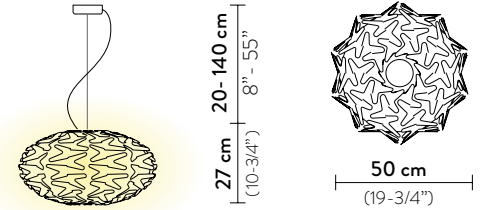

CACTUS SUSPENSION

Light Source: 1 X 12W E27 LED Filament Bulb

Dimmable: with dimmable bulbs

Materials: Opalflex®

Weight: net 1,05 Kg - gross 3 Kg

Packaging: 55 x 55 x h. 44 cm

FINISH	PRODUCT CODE	EAN CODE	CANOPY DETAILS
 GOLD	CACSM00GLD01T00000EU	8024727039619	Ø 12 x h. 3,2 cm
	ACCESSORIES		
	6M CABLE KIT (must be ordered with lamp)		

CACTUS SUSPENSION

Light Source: 1 X 12W E26 LED Filament Bulb

Dimmable: with dimmable bulbs

Materials: Opalflex®

Weight: net 2,31 lbs - gross 6,61 lbs

Packaging: 21,65 x 21,65 x h. 17,32 in

FINISH	PRODUCT CODE	EAN CODE	CANOPY DETAILS
 GOLD	CACSM00GLD01T00000US		Ø 4,72 x h. 1,26 in
	ACCESSORIES		
	6M CABLE KIT		