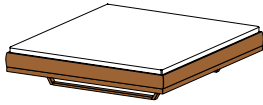

riletto beds

BRIH BA

BRI BA

riletto bed base

bed sides solid wood or leather

leather colours: L1 and L7 see p. 2

types of wood: beech, beech heartwood, oak, wild oak, cherry, walnut, wild walnut, oak white oil, wild oak white oil

dimensions of lying surface:

h	normal 39.5 comfort 47.5			
w	140	160	180	200
l	190	200	210	220

All indicated widths and lengths can be combined.

total width = width of lying surface: leather + 5 cm, wood + 6 cm

total length = length of lying surface: leather + 5 cm, wood + 6.2 cm

BRI H | BRIH H

BRI P | BRIH P

riletto bed wooden headboard or upholstered headboard

bed sides solid wood or leather

leather colours: L1 and L7 see p. 2

total length = length of lying surface: leather + 7.5 cm, wood + 8.1 cm

dimensions consoles = width 60 cm, depth 48.8 cm

inlay depth = 17 cm

normal height
39.5 cm

comfort height
47.5 cm

types of wood

Unless stated otherwise, all wooden surfaces are finished with pure natural oil.