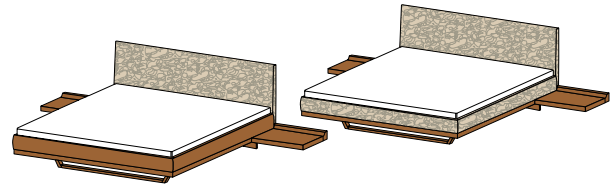

All indicated widths and lengths can be combined.

total width = width of lying surface: leather + 5 cm, wood + 6 cm

total length = length of lying surface: leather + 7.5 cm, wood + 8.1 cm

wooden headboard height = 50 or 60 cm (from the upper edge of the side of the bed)

BRIH HK

BRI HK

riletto bed wooden headboard with consoles

bed sides solid wood or leather

consoles: with or without integrated drawers

leather colours: L1 and L7 see p. 2

types of wood: beech, beech heartwood, oak, wild oak, cherry, walnut, wild walnut, oak white oil, wild oak white oil

dimensions of lying surface:

h	normal 39.5 comfort 47.5			
w	140	160	180	200
l	190	200	210	220

All indicated widths and lengths can be combined.

total width = width of lying surface: leather + 5 cm, wood + 6 cm

total length = length of lying surface: leather + 7.5 cm, wood + 8.1 cm

wooden headboard height = 50 or 60 cm (from the upper edge of the side of the bed)

dimensions consoles = width 60 cm, depth 48.8 cm