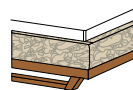

dimensions of lying surface:

h	normal 39.5 comfort 47.5			
w	140	160	180	200
l	190	200	210	220

All indicated widths and lengths can be combined.

total width = width of lying surface: leather + 5 cm, wood + 6 cm

total length = length of lying surface: leather + 7.5 cm, wood + 8.1 cm

dimensions consoles = width 60 cm, depth 48.8 cm

inlay depth = 17 cm

normal height
39.5 cm

comfort height
47.5 cm

types of wood

Unless stated otherwise, all wooden surfaces are finished with pure natural oil.