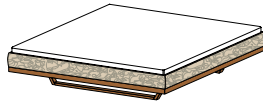

riletto beds

BRIH BA

BRI BA

riletto bed base

bed sides solid wood or leather

leather colours: L1 and L7 see p. 2

types of wood: beech, beech heartwood, oak, wild oak, cherry, walnut, wild walnut, oak white oil, wild oak white oil

dimensions of lying surface:

h	normal 39.5 comfort 47.5			
w	140	160	180	200
l	190	200	210	220

All indicated widths and lengths can be combined.

total width = width of lying surface: leather + 5 cm, wood + 6 cm

total length = length of lying surface: leather + 5 cm, wood + 6.2 cm

BRI H | BRIH H

BRI P | BRIH P

riletto bed wooden headboard or upholstered headboard

bed sides solid wood or leather

leather colours: L1 and L7 see p. 2

types of wood: beech, beech heartwood, oak, wild oak, cherry, walnut, wild walnut, oak white oil, wild oak white oil

dimensions of lying surface:

h	normal 39.5 comfort 47.5			
w	140	160	180	200
l	190	200	210	220