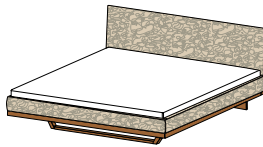

dimensions of lying surface:

h	normal 39.5 comfort 47.5			
w	140	160	180	200
l	190	200	210	220

All indicated widths and lengths can be combined.

total width = width of lying surface: leather + 5 cm, wood + 6 cm

total length = length of lying surface: leather + 5 cm, wood + 6.2 cm

BRI H | BRIH H

BRI P | BRIH P

riletto bed wooden headboard or upholstered headboard

bed sides solid wood or leather

leather colours: L1 and L7 see p. 2

types of wood: beech, beech heartwood, oak, wild oak, cherry, walnut, wild walnut, oak white oil, wild oak white oil

dimensions of lying surface:

h	normal 39.5 comfort 47.5			
w	140	160	180	200
l	190	200	210	220

total length = length of lying surface: leather + 7.5 cm, wood + 8.1 cm

dimensions consoles = width 60 cm, depth 48.8 cm

inlay depth = 17 cm

normal height
39.5 cm

comfort height
47.5 cm

types of wood

Unless stated otherwise, all wooden surfaces are finished with pure natural oil.