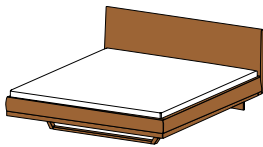

BRI H | BRIH H