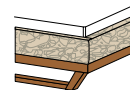

BRIH PK

BRI PK

riletto bed upholstered headboard with consoles

bed sides solid wood or leather

consoles: with or without integrated drawers

leather colours: L1 and L7 see p. 2

types of wood: beech, beech heartwood, oak, wild oak, cherry, walnut, wild walnut, oak white oil, wild oak white oil

dimensions of lying surface:

h	normal 39.5 comfort 47.5			
w	140	160	180	200
l	190	200	210	220

All indicated widths and lengths can be combined.

total width = width of lying surface: leather + 5 cm, wood + 6 cm

total length = length of lying surface: leather + 7.5 cm, wood + 8.1 cm

dimensions consoles = width 60 cm, depth 48.8 cm

inlay depth = 17 cm

normal height
39.5 cm

comfort height
47.5 cm

types of wood

Unless stated otherwise, all wooden surfaces are finished with pure natural oil.