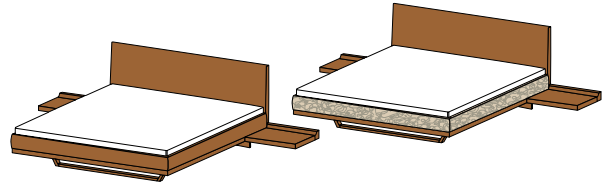

total length = length of lying surface: leather + 5 cm, wood + 6.2 cm

BRI H | BRIH H

BRI P | BRIH P

riletto bed wooden headboard or upholstered headboard

bed sides solid wood or leather

leather colours: L1 and L7 see p. 2

types of wood: beech, beech heartwood, oak, wild oak, cherry, walnut, wild walnut, oak white oil, wild oak white oil

dimensions of lying surface:

h	normal 39.5 comfort 47.5			
w	140	160	180	200
l	190	200	210	220

All indicated widths and lengths can be combined.

total width = width of lying surface: leather + 5 cm, wood + 6 cm

total length = length of lying surface: leather + 7.5 cm, wood + 8.1 cm

wooden headboard height = 50 or 60 cm (from the upper edge of the side of the bed)

total length = length of lying surface: leather + 7.5 cm, wood + 8.1 cm

wooden headboard height = 50 or 60 cm (from the upper edge of the side of the bed)

dimensions consoles = width 60 cm, depth 48.8 cm