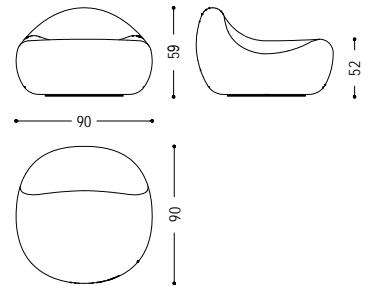

Armchair with structure in padded multilayer wood and covered with leather or fabric. Equipped with an integrated swivel base. The larger diameter compared with the wooden version ensures its greater comfort.

CODE	SIZE	D1	D3	D4
MAUI RELAX	Ø 90 x H.52/59	■	■	■

AVAILABLE FINISHES:

D1: tessuto: Vello

D3: leather: camoscio, cristal

D4: leather: nabuk, utah

LEATHER / FABRIC

D1

tessuto :
Vello