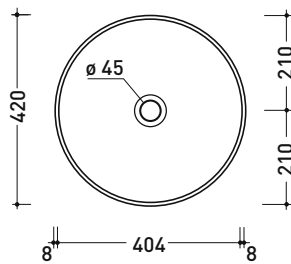

MonoTwin Slim

→ FLAMINIA.

design L+R PALOMBA

2020

MTC42C MonoTwin Slim

Standing column-basin 42 cm

(floor fixing kit art. 9005 and siphon art. FMT/SIF included)

• WITHOUT OVERFLOW • WITHOUT TAP LEDGE

Package dim. cm | Weight 47,5 kg | Pz. Pallet n° 4

UNI EN 14688 - CL00 Dop-No14688

vista zenitale / zenital view

vista zenitale / zenital view

vista frontale / frontal view

art. 9005
kit di fissaggio (in dotazione)
fixing kit (included in the box)

sezione longitudinale / section

art. FMT/SIF
gruppo sifone per lavabo
1"1/4 - 40 mm (in dotazione)
siphon kit for washbasin
1"1/4 - 40 mm
(included in the box)

allaccio scarico tramite
raccordo tecnico per lavabo
in PP 40/50 mm con morsetto
drainage connection: use a PP
40/50 mm connector for
washbasin with holdfast

sizes in mm

Please consider a 2% tolerance on indicated measurements

CERAMIC: glossy finish

white black

matt finish

milky white carbone argilla cenere nuvola fango rosso rubens petrolio

<http://www.ceramicaflaminia.it/en/products/322-twin>