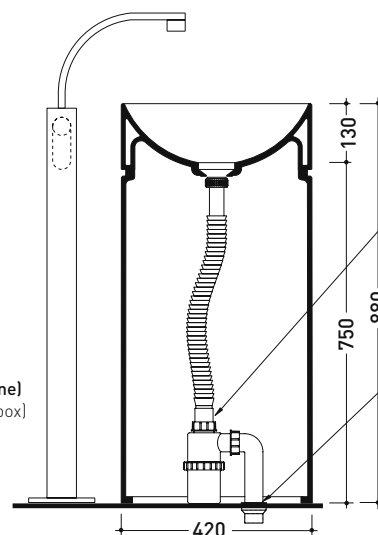

MonoTwin Slim

→ FLAMINIA.

design L+R PALOMBA

2020

MTC42C MonoTwin Slim

Standing column-basin 42 cm

(floor fixing kit art. 9005 and siphon art. FMT/SIF included)

• WITHOUT OVERFLOW • WITHOUT TAP LEDGE

Complements: **Line taps basin:** ONE - NOKÈ - FOLD - X1
Line accessories: TWO - HOOP - NOKÈ - FOLD

Technical accessories: **Stop & Go drain (PLSG)**
Ceramic Stop&Go drain (PLCE)
Chrome waste with automatic integrated overflow (PLTPCR)
Waste with automatic integrated overflow and ceramic cover (PLTPCE)

Package dim. cm | Weight 47,5 kg | Pz. Pallet n° 4

UNI EN 14688 - CL00 Dop-No14688

vista zenitale / zenital view

vista zenitale / zenital view

vista frontale / frontal view

art. 9005
kit di fissaggio (in dotazione)
fixing kit (included in the box)

sezione longitudinale / section

art. FMT/SIF
gruppo sifone per lavabo
1"1/4 - 40 mm (in dotazione)
siphon kit for washbasin
1"1/4 - 40 mm
(included in the box)

allaccio scarico tramite
raccordo tecnico per lavabo
in PP 40/50 mm con morsetto
drainage connection: use a PP
40/50 mm connector for
washbasin with holdfast