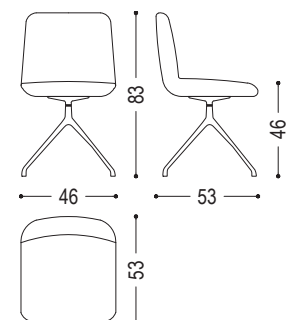

Chair with enveloping structure made of polyurethane, backrest and seat covered with leather or fabric with visible stitching. Revolving aluminium base.

CODE	SIZE	BASE	D1	D2	D3	D4	D6
MATERIA SOFT	W.46 x D.53 x H.46/83	B2	■	■	■	■	■
		B3	■	■	■	■	■

AVAILABLE FINISHES:

- **D1:** fabric: canvas, divina melange 2, hallingdal 65, velvet harald
- **D2:** fabric: maple
- **D3:** leather: camoscio, cristal
- **D4:** leather: nabuk
- **D6:** COL, COM
- **B2:** lacquered iron: irondust
- **B3:** lacquered iron matt brushed effect: aged copper, aged bronze, stainless steel, titanium
  lacquered iron oxidised effect