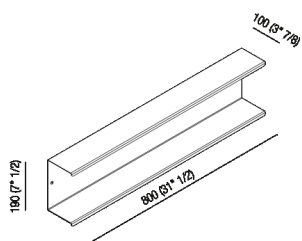

Double shelf 80 cm (31" 1/2)  
 AMC20925\_

Konstantin Grcic, 2018

Shelves made of stainless steel suitable for outdoor ambiances.

**Finishes**

-  Matt black painted
-  Polished
-  Satin finish

**Materials**

-  Stainless steel

Double shelf realized in polished stainless steel, satin with polished edges or with opaque black finish (RAL9005).

Height:	19 cm	7" 1/2 inches
Length:	80 cm	31" 1/2 inches
Depth:	10 cm	3" 7/8 inches

Main dimensions