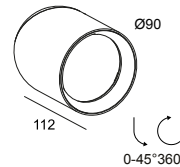

WHITE 30511 9225 W

 [View on website](#)

General info

LOCATION	indoor
INSTALLATION	Ceiling Surface mounted
INGRESS PROTECTION	IP20
WEIGHT (KG)	0.6
ADJUSTABILITY	0° to 45° swiveling, 360° rotatable
INFORMATION	LENS FL-24° INCL.DIMMABLE POWER SUPPLY

19810 0170 W SPY 90 TUBE W

Notes: