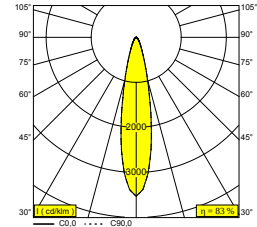

WHITE 30511 9225 W

 [View on website](#)

General info

LOCATION	indoor
INSTALLATION	Ceiling Surface mounted
INGRESS PROTECTION	IP20
WEIGHT (KG)	0.6
ADJUSTABILITY	0° to 45° swiveling, 360° rotatable
INFORMATION	LENS FL-24° INCL.DIMMABLE POWER SUPPLY