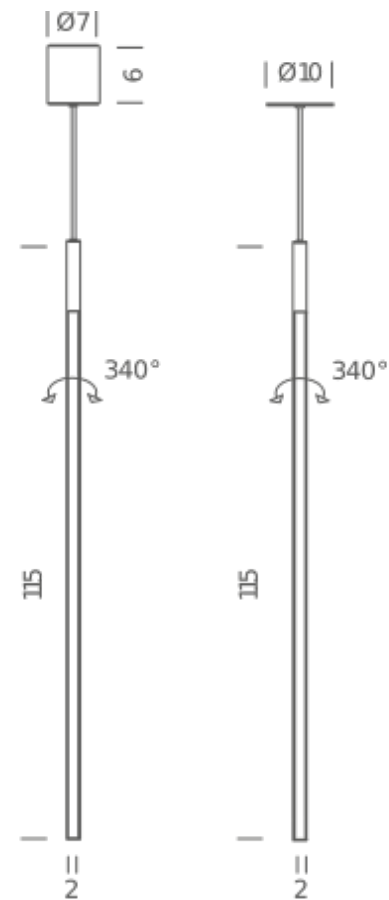

LED RECESSED 2700K

LAMPING

Source	linear LED
Total power	19W
Emission	diffused orientable
Switching	dimmable 1-10V
Tension	110/240V
Color temperature	2700K
Luminous flux	1125lm
Typ CRI	80
Energy class	A+
Materials	Aluminium + PC + ABS
Notes	cable length max 3m, orientable 360°, recessed hole Ø8xHmin 4cm, side emission, DALI version on request

Codes

LIN LW2 5A

Structure/Diffuser

white/white

PACKAGE

Package 01

Dimension: 15x20x130 cm / Gross weight: 2,7 kg

Certificazioni