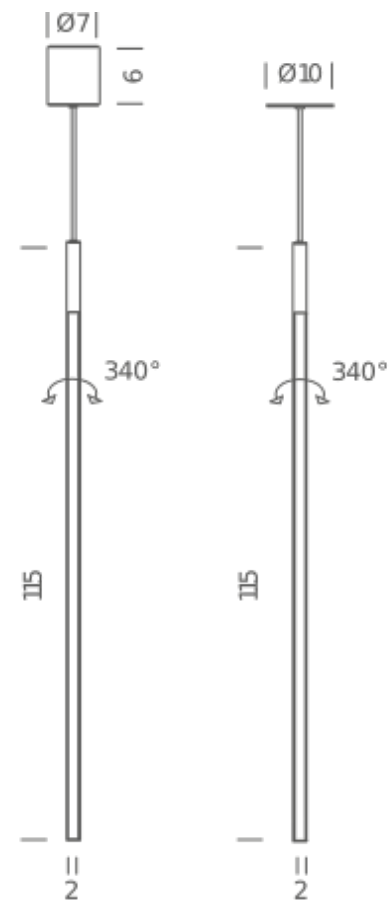

LED 3000K

LAMPING

Source	linear LED
Total power	12W
Emission	diffused orientable
Tension	110/240V
Color temperature	3000K
Luminous flux	475lm
Typ CRI	80
Energy class	A+
Materials	Aluminium + PC + ABS
Notes	cable length max 3m, orientable 360°, side emission

Codes

LIN LWW 59

Structure/Diffuser

white/white

PACKAGE

Package 01

Dimension: 15x20x130 cm / Gross weight: 2,7 kg

Certificazioni