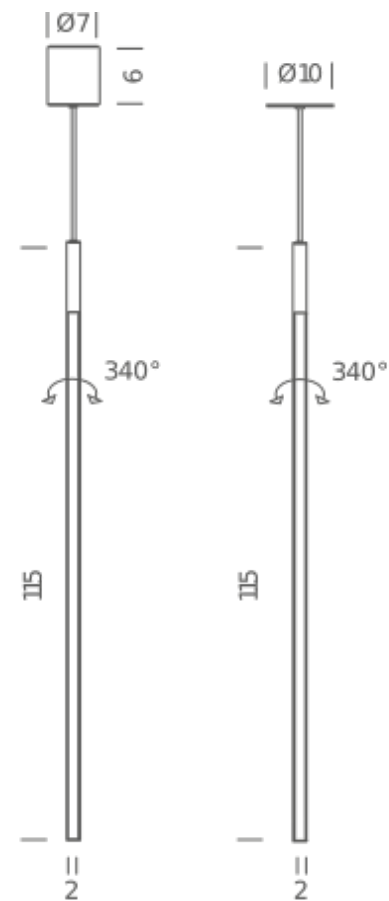

LED 2700K

LAMPING

Source	linear LED
Total power	12W
Emission	diffused orientable
Tension	110/240V
Color temperature	2700K
Luminous flux	475lm
Typ CRI	80
Energy class	A+
Materials	Aluminium + PC + ABS
Notes	cable length max 3m, orientable 360°, side emission

Codes

LIN LW2 59

Structure/Diffuser

white/white

PACKAGE

Package 01

Dimension: 15x20x130 cm / Gross weight: 2,7 kg

Certificazioni