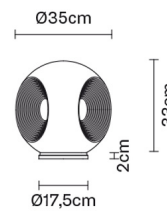

EYES

F34B0100

Matali Crasset

Description

Table lamp with transparent blown glass diffuser. White painted metal structure.

Dimensions

Voltage

220-240V

Net: 3.94 kg

Packaging

Gross weight: 5.13 kg
Volume: 0.106 m³
Number of boxes: 1

Specs

IP40

In the same family

Pendant

Wall/ceiling