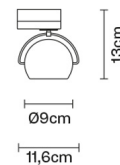

**BELUGA WHITE**

**D57J1501**

Marc Sadler

**Description**

Track light with polished chrome-plated structure. Adjustable polished white blown glass diffuser.

**Dimensions**

**Voltage**

220-240V

Net: 0.76 kg

**Packaging**

Gross weight: 0.83 kg  
Volume: 0.004 m<sup>3</sup>  
Number of boxes: 1

**Specs**

IP20

**In the same family**