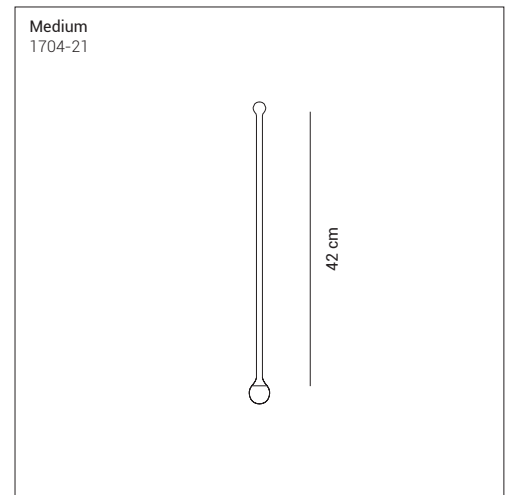

Mounting	Suspension
Environment	Indoor
Materials	Metal
Voltage	230V 50/60Hz
Source	4W LED - 3000K - CRI=90
Lumen	380lm
Dimming	On demand