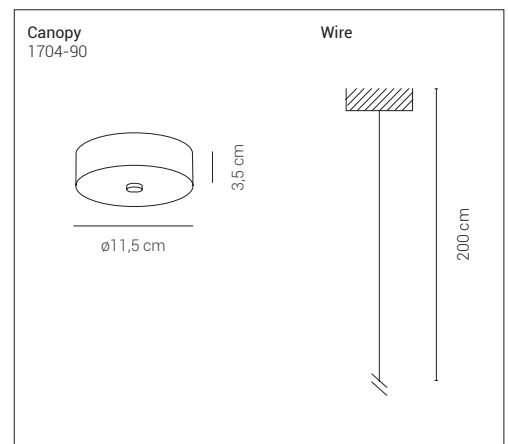

Metal finishes