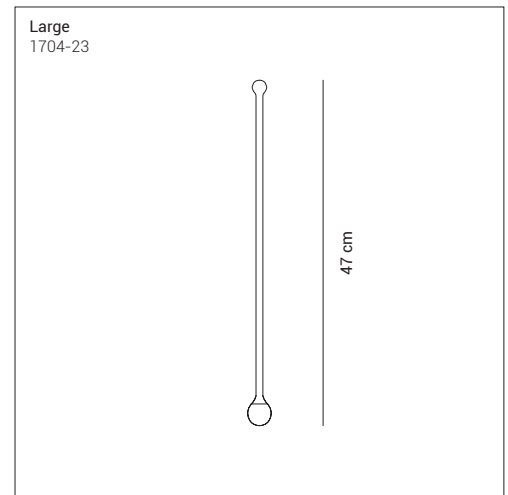

Storm

Bartoli Design
2017

1704-23

Suspension with metal stem in the matt finishes gold, rose gold and graphite. Canopy available in the same finishes of the stem.

Mounting	Suspension
Environment	Indoor
Materials	Metal
Voltage	230V 50/60Hz
Source	4W LED - 3000K - CRI=90
Lumen	380lm
Dimming	On demand