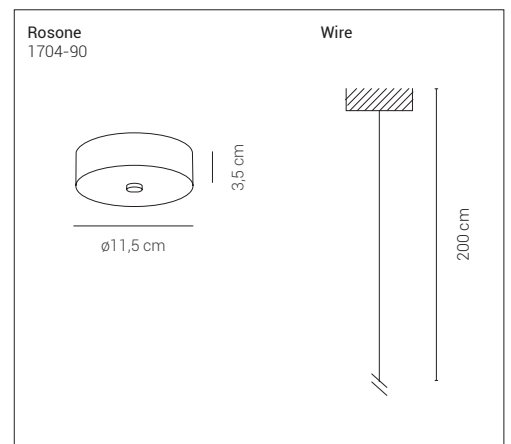

Storm

Bartoli Design
2017

1704-23

Suspension with metal stem in the matt finishes gold, rose gold and graphite. Canopy available in the same finishes of the stem.

Mounting	Suspension
Environment	Indoor
Materials	Metal
Voltage	230V 50/60Hz
Source	4W LED - 3000K - CRI=90
Lumen	380lm
Dimming	On demand

Mounting	Suspension
Environment	Indoor
Materials	Metal
Voltage	230V 50/60Hz
Source	4W LED - 3000K - CRI=90
Lumen	380lm
Dimming	On demand

Metal finishes

 Matt graphite
  Matt gold
  Matt rose gold

Certification

Storm

Bartoli Design
2017

1704-20

Suspension with metal stem in the matt finishes gold, rose gold and graphite. Canopy available in the same finishes of the stem.

Mounting	Suspension
Environment	Indoor
Materials	Metal
Voltage	230V 50/60Hz
Source	4W LED - 3000K - CRI=90
Lumen	380lm
Dimming	On demand