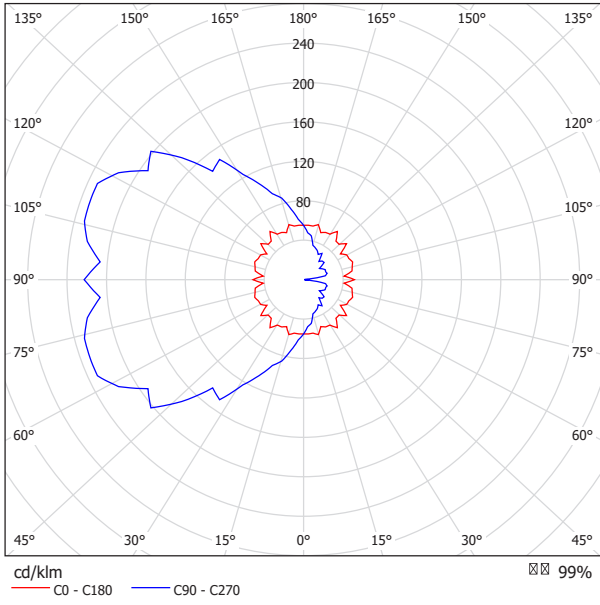

Storm

Bartoli Design
2017

1704-23

Suspension with metal stem in the matt finishes gold, rose gold and graphite. Canopy available in the same finishes of the stem.

Mounting	Suspension
Environment	Indoor
Materials	Metal
Voltage	230V 50/60Hz
Source	4W LED - 3000K - CRI=90
Lumen	380lm
Dimming	On demand

Metal finishes

-  Matt graphite
-  Matt gold
-  Matt rose gold

Certification

Storm

Bartoli Design
2017

1704-21

Suspension with metal stem in the matt finishes gold, rose gold and graphite. Canopy available in the same finishes of the stem.

Storm

Bartoli Design
2017

1704-20

Suspension with metal stem in the matt finishes gold, rose gold and graphite. Canopy available in the same finishes of the stem.

Mounting	Suspension
Environment	Indoor
Materials	Metal
Voltage	230V 50/60Hz
Source	4W LED - 3000K - CRI=90
Lumen	380lm
Dimming	On demand