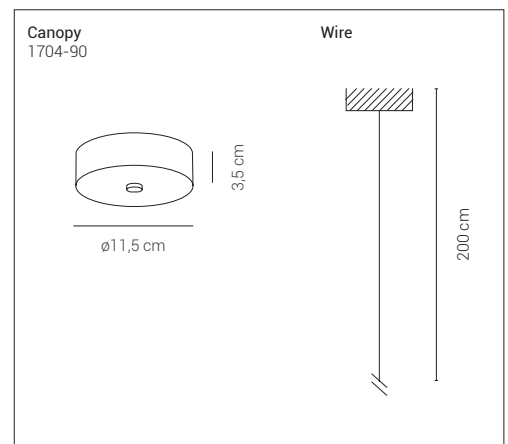

Storm

Bartoli Design
2017

1704-23

Suspension with metal stem in the matt finishes gold, rose gold and graphite. Canopy available in the same finishes of the stem.

Mounting	Suspension
Environment	Indoor
Materials	Metal
Voltage	230V 50/60Hz
Source	4W LED - 3000K - CRI=90
Lumen	380lm
Dimming	On demand

Metal finishes

-  Matt graphite
-  Matt gold
-  Matt rose gold

Certification

Storm

Bartoli Design
2017

1704-21

Suspension with metal stem in the matt finishes gold, rose gold and graphite. Canopy available in the same finishes of the stem.

Mounting	Suspension
Environment	Indoor
Materials	Metal
Voltage	230V 50/60Hz
Source	4W LED - 3000K - CRI=90
Lumen	380lm
Dimming	On demand

Metal finishes

 Matt graphite
  Matt gold
  Matt rose gold

Certification

Storm

Bartoli Design
2017

1704-20

Suspension with metal stem in the matt finishes gold, rose gold and graphite. Canopy available in the same finishes of the stem.

Mounting	Suspension
Environment	Indoor
Materials	Metal
Voltage	230V 50/60Hz
Source	4W LED - 3000K - CRI=90
Lumen	380lm
Dimming	On demand