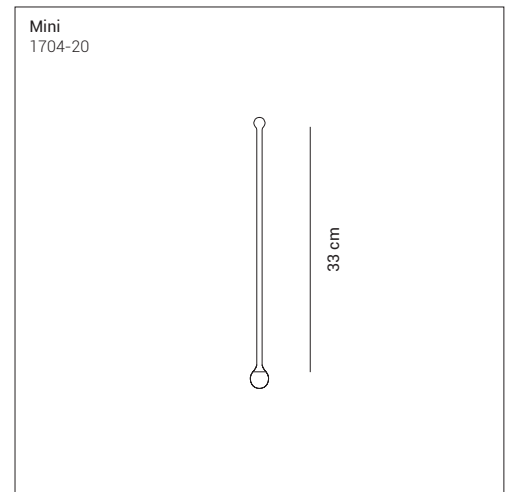

Metal finishes