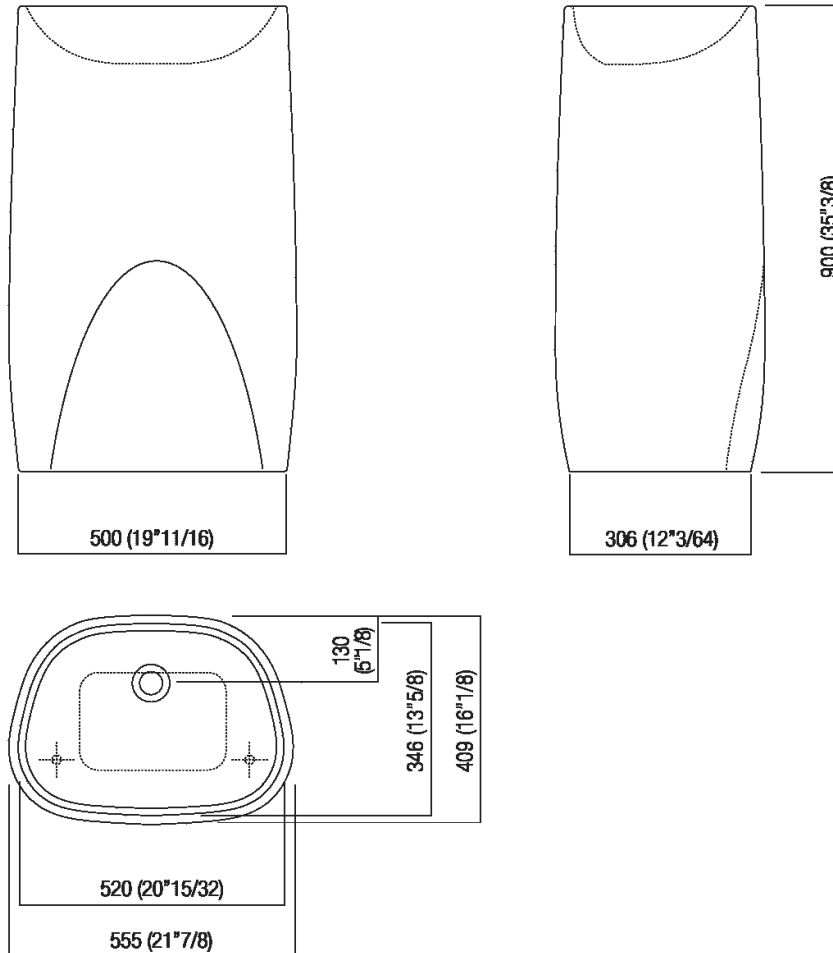

Marble column washbasin designed for floor drainage
 ACER0896F_

design Patricia Urquiola, 2007

Washbasin in white Cristalplant® biobased or marble.

Shaped marble washbasin with pedestal. No tap hole. No overflow. Supplied with assembly kit. Island version. Requires .MET0563 waste and the insertion of a .MET0519 waste trap.

Height:	90 cm	35"3/8 inches
Width:	55.5 cm	21"7/8 inches
Weight:	245 kg	540 lbs
Depth:	40.9 cm	16"1/8 inches
Packaging:	52 x 66 x 100 cm	20"4/8 x 26" x 39"3/8 inches
Total weight:	265 kg	584 lbs

Finishes

-  Black Marquina
-  Dark Emperador
-  Grey Carnico
-  White Carrara
-  Green Alpi

Materials

-  Marble

Main dimensions

Installation notes

		A
FEZ2	AFEZ004	140 (5*1/2)
	ARUB146	140 (5*1/2)
MEMORY	AMEM323	190 7*31/64
	ARUB1092	190 7*31/64
SEN	ASEN0962N	110 (4*3/8)
SQUARE	ARUB1096	110 (4*3/8)
	ARUB1020*	110 (4*3/8)