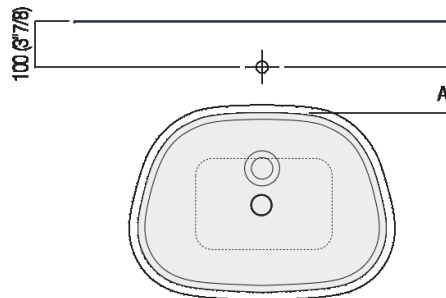

Height:	90 cm	35"3/8 inches
Width:	55.5 cm	21"7/8 inches
Weight:	245 kg	540 lbs
Depth:	40.9 cm	16"1/8 inches
Packaging:	52 x 66 x 100 cm	20"4/8 x 26" x 39"3/8 inches
Total weight:	265 kg	584 lbs

Finishes

-  Black Marquina
-  Dark Emperador
-  Grey Carnico
-  White Carrara
-  Green Alpi

Materials

-  Marble

Main dimensions

Installation notes

		A
FEZ2	AFEZ004	140 (5*1/2)
	ARUB146	140 (5*1/2)
MEMORY	AMEM323	190 7*31/64
	ARUB1092	190 7*31/64
SEN	ASEN0962N	110 (4*3/8)
SQUARE	ARUB1096	110 (4*3/8)
	ARUB1020*	110 (4*3/8)