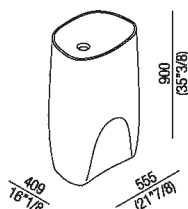

Marble column washbasin designed for floor drainage
 ACER0896F_

design Patricia Urquiola, 2007

Washbasin in white Cristalplant® biobased or marble.

Shaped marble washbasin with pedestal. No tap hole. No overflow. Supplied with assembly kit. Island version. Requires .MET0563 waste and the insertion of a .MET0519 waste trap.

Height:	90 cm	35"3/8 inches
Width:	55.5 cm	21"7/8 inches
Weight:	245 kg	540 lbs
Depth:	40.9 cm	16"1/8 inches
Packaging:	52 x 66 x 100 cm	20"4/8 x 26" x 39"3/8 inches
Total weight:	265 kg	584 lbs

Finishes

-  Black Marquina
-  Dark Emperador
-  Grey Carnico
-  White Carrara
-  Green Alpi

Materials

-  Marble

Main dimensions

Installation notes

		A
FEZ2	AFEZ004	140 (5*1/2)
	ARUB146	140 (5*1/2)
MEMORY	AMEM323	190 7*31/64
	ARUB1092	190 7*31/64
SEN	ASEN0962N	110 (4*3/8)
SQUARE	ARUB1096	110 (4*3/8)
	ARUB1020*	110 (4*3/8)