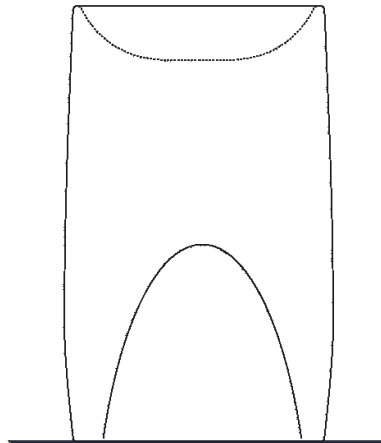

Height:	90 cm	35"3/8 inches
Width:	55.5 cm	21"7/8 inches
Weight:	245 kg	540 lbs
Depth:	40.9 cm	16"1/8 inches
Packaging:	52 x 66 x 100 cm	20"4/8 x 26" x 39"3/8 inches
Total weight:	265 kg	584 lbs

Finishes

-  Black Marquina
-  Dark Emperador
-  Grey Carnico
-  White Carrara
-  Green Alpi

Materials

-  Marble

Main dimensions

Installation notes

		A
FEZ2	AFEZ004	140 (5*1/2)
	ARUB146	140 (5*1/2)
MEMORY	AMEM323	190 7*31/64
	ARUB1092	190 7*31/64
SEN	ASEN0962N	110 (4*3/8)
SQUARE	ARUB1096	110 (4*3/8)
	ARUB1020*	110 (4*3/8)