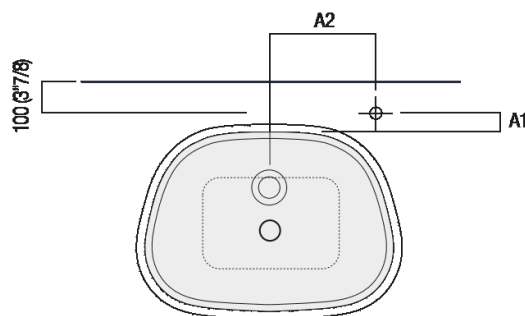

Installation notes

		A1	A2
FEZ 2A	FEZ004	70 (2³/₄)	280 (11¹/₂)
	ARUB146	140 (5¹/₂)	280 (11¹/₂)
MEMORY	AMEM323	80 (3⁵/₃₂)	290 (11²⁷/₆₄)
	ARUB1092	80 (3⁵/₃₂)	290 (11²⁷/₆₄)
SEN	ASEN0962N	45 (1³/₄)	250 (9⁷/₈)
SQUARE	ARUB1096	0	210 (8¹/₂)
	ARUB1020*	0	210 (8¹/₂)

*ad esaurimento / while stocks last