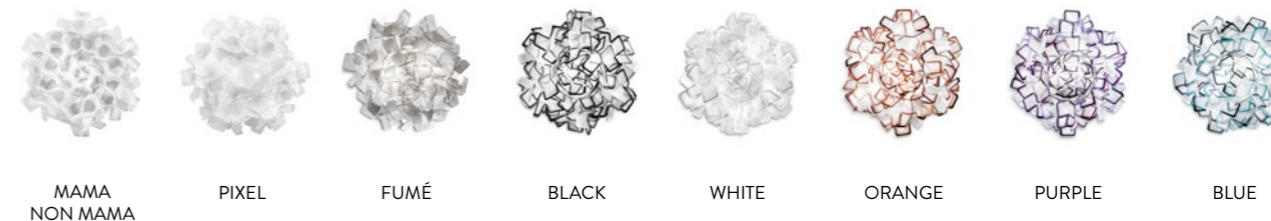

CLIZIA APPLIQUE design by Adriano Rachele

Compendium page **424**

PRODUCT / PRODOTTO	DIMENSIONS / MISURE	COLOUR / COLORE	CODE / CODICE
APPLIQUE Bulbs E14:  2 X 6W LED Filament Dimmable with: Dimmable bulbs Made of: Cristalflex® With: Magnetic System® Weight: net Kg 0,6 - gross Kg 1,4 Package: 36 x 38 x h. 15 cm	 <p>28 cm 9-3/4"</p> <p>15 cm 5-3/4"</p> <p>32 cm (12-1/2")</p> <p>LIGHT SOURCE:</p>  <p>19 cm 7-1/4"</p>	<input checked="" type="checkbox"/> MAMA NON MAMA	CLIWM00MNM000000000EU
		<input type="checkbox"/> PIXEL	CLIWM00PXL000000000EU

CLIZIA ENTIRE COLLECTION

FINISHES

CLIZIA SUSPENSION

by Adriano Rachele Compendium page 146 / 152 / 156 / 150

PRODUCT / PRODOTTO	DIMENSIONS / MISURE	COLOUR / COLORE	CODE / CODICE
SUSPENSION LARGE Bulbs E27: 4 X 12W LED Filament Dimmable with: Dimmable bulbs Made of: Lentiflex® / Cristalflex® or Opalfex® With: Magnetic System® Weight: net Kg 2,94 - gross Kg 7,6 Package: 80 x 80 x h. 30 cm		■ BLACK □ WHITE ■ ORANGE ■ PURPLE ■ MAMA NON MAMA RED WIRE ■ MAMA NON MAMA TRANSP. WIRE ■ PIXEL RED WIRE ■ PIXEL TRANSP. WIRE ■ FUMÉ	CLISL00BLK01T00000EU CLISL00WHT01T00000EU CLISL00ORG01T00000EU CLISL00PRP01T00000EU CLISL00MNM01R00000EU CLISL00MNM01T00000EU CLISL00PXL01R00000EU CLISL00PXL01T00000EU CLISL00FUM01T00000EU
		■ BLACK □ WHITE ■ ORANGE ■ PURPLE ■ BLUE ■ MAMA NON MAMA RED WIRE ■ MAMA NON MAMA TRANSP. WIRE ■ PIXEL RED WIRE ■ PIXEL TRANSP. WIRE ■ FUMÉ	CLISS00BLK01T00000EU CLISS00WHT01T00000EU CLISS00ORG01T00000EU CLISS00PRP01T00000EU CLISS00BLU01T00000EU CLISS00MNM01R00000EU CLISS00MNM01T00000EU CLISS00PXL01R00000EU CLISS00PXL01T00000EU CLISS00FUM01T00000EU