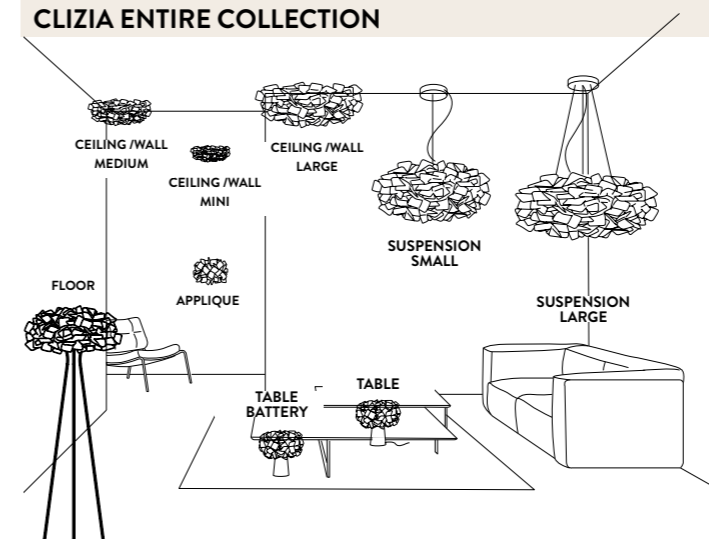

CLIZIA ENTIRE COLLECTION