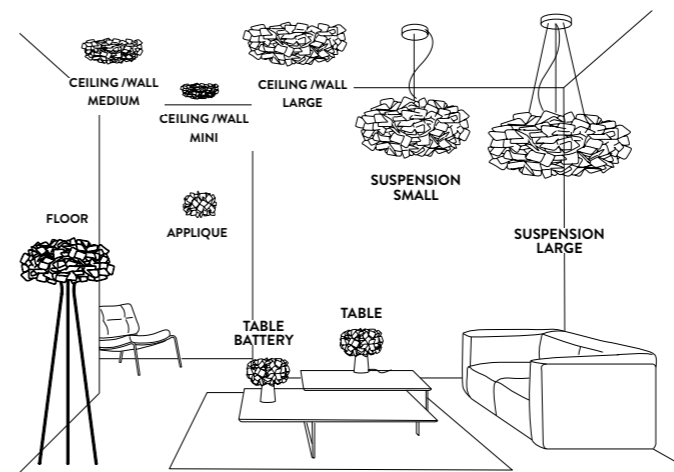

CLIZIA APPLIQUE design by Adriano Rachele

Compendium page **424**

PRODUCT / PRODOTTO	DIMENSIONS / MISURE	COLOUR / COLORE	CODE / CODICE
APPLIQUE Bulbs E14: 2 X 6W LED Filament Dimmable with: Dimmable bulbs Made of: Cristalflex® With: Magnetic System® Weight: net Kg 0,6 - gross Kg 1,4 Package: 36 x 38 x h. 15 cm	28 cm 9-3/4" 15 cm 5-3/4" 32 cm (12-1/2") LIGHT SOURCE: 19 cm 7-1/4"	☒ MAMA NON MAMA	CLIWM00MNM000000000EU
		☐ PIXEL	CLIWM00PXL000000000EU

CLIZIA ENTIRE COLLECTION