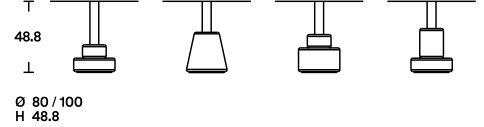

**Dimensions**

**Finishes**

The tops are available in the finishes:

- gloss lacquered in the colours black, white, SW white, linen, sand, clay, burgundy, pink, dark green, mustard yellow, brick red and navy blue.
  - essence, special inlaid and brushed open grain veneer, in black ash and dark stained walnut.
  - cast glass, extra clear glass plate hot molded with smooth and glossy upper side, wrinkled (for casting) and semi transparent back-lacquered lower side, in the colours black, mustard yellow, English green, pink.
- The glass tabletops are fixed to the base by a burnished stainless steel disk, which is visible in transparency as distinctive feature.  
Matt marble base: Carrara Statuario white, Marquinia black, Levanto red and Alpi green finish, a chromatic variety that reveals a typically Italian tradition.  
Stand: epoxy powder-coated steel in black matt finish.