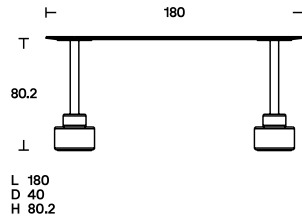

**Dimensions**

**Finishes**

The tops are available in the finishes:

- gloss lacquered in the colours black, white, SW white, linen, sand, clay, burgundy, pink, dark green, mustard yellow, brick red and navy blue.
  - essence, special inlaid and brushed open grain veneer, in black ash and dark stained walnut.
  - cast glass, extra clear glass plate hot molded with smooth and glossy upper side, wrinkled (for casting) and semi transparent back-lacquered lower side, in the colours black, mustard yellow, English green, pink.
- The glass tabletops are fixed to the base by a burnished stainless steel disk, which is visible in transparency as distinctive feature.  
Matt marble base: Carrara Statuario white, Marquinia black, Levanto red and Alpi green finish, a chromatic variety that reveals a typically Italian tradition.  
Stand: epoxy powder-coated steel in black matt finish.