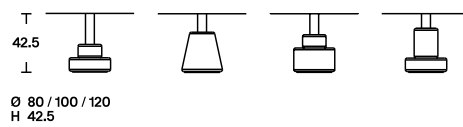

**Dimensions**

**Finishes**

The tops are available in the finishes:

- gloss lacquered in the colours black, white, SW white, linen, sand, clay, burgundy, pink, dark green, mustard yellow, brick red and navy blue.
  - essence, special inlaid and brushed open grain veneer, in black ash and dark stained walnut.
  - cast glass, extra clear glass plate hot molded with smooth and glossy upper side, wrinkled (for casting) and semi transparent back-lacquered lower side, in the colours black, mustard yellow, English green, pink.
- The glass tabletops are fixed to the base by a burnished stainless steel disk, which is visible in transparency as distinctive feature.  
Matt marble base: Carrara Statuario white, Marquinia black, Levanto red and Alpi green finish, a chromatic variety that reveals a typically Italian tradition.  
Stand: epoxy powder-coated steel in black matt finish.