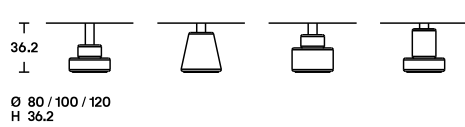

**Dimensions**

**Finishes**

The tops are available in the finishes:

- gloss lacquered in the colours black, white, SW white, linen, sand, clay, burgundy, pink, dark green, mustard yellow, brick red and navy blue.
  - essence, special inlaid and brushed open grain veneer, in black ash and dark stained walnut.
  - cast glass, extra clear glass plate hot molded with smooth and glossy upper side, wrinkled (for casting) and semi transparent back-lacquered lower side, in the colours black, mustard yellow, English green, pink.
- The glass tabletops are fixed to the base by a burnished stainless steel disk, which is visible in transparency as distinctive feature.  
Matt marble base: Carrara Statuario white, Marquinia black, Levanto red and Alpi green finish, a chromatic variety that reveals a typically Italian tradition.  
Stand: epoxy powder-coated steel in black matt finish.