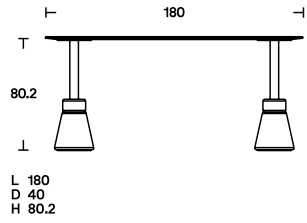

# Menhir

---

Year	1983 - 2020
Designer	Giotto Stoppino, Lodovico Acerbis

---

With a daring approach to materials, the Menhir low table becomes a composition of colours and textures that eloquently illustrates the sculptural simplicity of Lodovico Acerbis and Giotto Stoppino's inventions of new forms.

**Dimensions**

**Finishes**

The tops are available in the finishes:

- gloss lacquered in the colours black, white, SW white, linen, sand, clay, burgundy, pink, dark green, mustard yellow, brick red and navy blue.
  - essence, special inlaid and brushed open grain veneer, in black ash and dark stained walnut.
  - cast glass, extra clear glass plate hot molded with smooth and glossy upper side, wrinkled (for casting) and semi transparent back-lacquered lower side, in the colours black, mustard yellow, English green, pink.
- The glass tabletops are fixed to the base by a burnished stainless steel disk, which is visible in transparency as distinctive feature.  
Matt marble base: Carrara Statuario white, Marquinia black, Levanto red and Alpi green finish, a chromatic variety that reveals a typically Italian tradition.  
Stand: epoxy powder-coated steel in black matt finish.