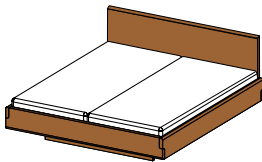

nox* beds

BNOX BA*

nox* bed base

types of wood: alder, beech, beech heartwood, oak, wild oak, cherry, walnut, wild walnut, oak white oil, wild oak white oil, swiss pine

dimensions of lying surface:

h	normal 39.5 comfort 47.5			
w	140	160	180	200
l	190	200	210	220

All indicated widths and lengths can be combined.

total width = width of lying surface + 7.8 cm

total length = length of lying surface + 7.8 cm

BNOX H*

nox* bed wooden headboard

types of wood: alder, beech, beech heartwood, oak, wild oak, cherry, walnut, wild walnut, oak white oil, wild oak white oil, swiss pine

dimensions of lying surface:

h	normal 39.5 comfort 47.5			
w	140	160	180	200
l	190	200	210	220

All indicated widths and lengths can be combined.

total width = width of lying surface + 7.8 cm

total length = length of lying surface + 7.8 cm

dimensions of lying surface:

h	normal 39.5 comfort 47.5			
w	140	160	180	200
l	190	200	210	220

All indicated widths and lengths can be combined.

total width = width of lying surface + 7.8 cm

total length = length of lying surface + 30.8 cm