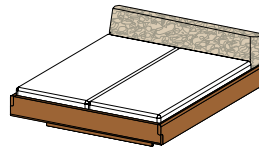

nox* beds

BNOX BA*

nox* bed base

types of wood: alder, beech, beech heartwood, oak, wild oak, cherry, walnut, wild walnut, oak white oil, wild oak white oil, swiss pine

dimensions of lying surface:

h	normal 39.5 comfort 47.5			
w	140	160	180	200
l	190	200	210	220

All indicated widths and lengths can be combined.

total width = width of lying surface + 7.8 cm

total length = length of lying surface + 7.8 cm

BNOX H*

nox* bed wooden headboard

types of wood: alder, beech, beech heartwood, oak, wild oak, cherry, walnut, wild walnut, oak white oil, wild oak white oil, swiss pine

dimensions of lying surface:

h	normal 39.5 comfort 47.5			
w	140	160	180	200
l	190	200	210	220

All indicated widths and lengths can be combined.

total width = width of lying surface + 7.8 cm

total length = length of lying surface + 7.8 cm

dimensions of lying surface:

h	normal 39.5 comfort 47.5			
w	140	160	180	200
l	190	200	210	220

All indicated widths and lengths can be combined.

total width = width of lying surface + 7.8 cm

total length = length of lying surface + 30.8 cm