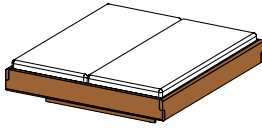

nox* beds

BNOX BA*

nox* bed base

types of wood: alder, beech, beech heartwood, oak, wild oak, cherry, walnut, wild walnut, oak white oil, wild oak white oil, swiss pine

dimensions of lying surface:

h	normal 39.5 comfort 47.5			
w	140	160	180	200
l	190	200	210	220

All indicated widths and lengths can be combined.

total width = width of lying surface + 7.8 cm

total length = length of lying surface + 7.8 cm

BNOX H*

nox* bed wooden headboard

types of wood: alder, beech, beech heartwood, oak, wild oak, cherry, walnut, wild walnut, oak white oil, wild oak white oil, swiss pine

dimensions of lying surface:

h	normal 39.5 comfort 47.5			
w	140	160	180	200
l	190	200	210	220

All indicated widths and lengths can be combined.

total width = width of lying surface + 7.8 cm

total length = length of lying surface + 7.8 cm