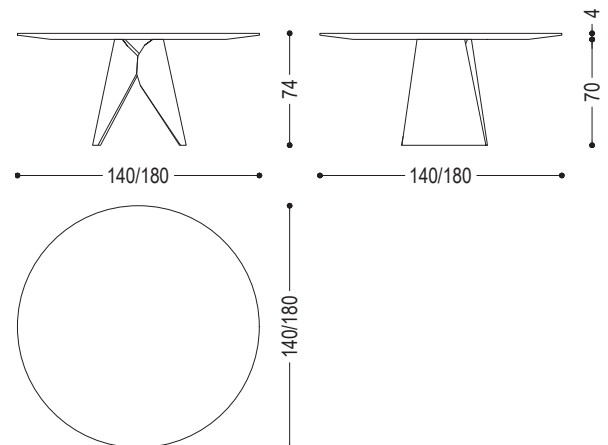

Table made entirely in solid wood, characterized by a round top in glued lists and two big legs with a geometric shape.

CODE	SIZE	A1	A2	A3	A4
MIYA1	Ø 140 x H.74	■	■	■	■
MIYA2	Ø 160 x H.74	■	■	■	■
MIYA3	Ø 180 x H.74	■	■	■	■

AVAILABLE FINISHES:

A1: walnut with knots

A2: oak with knots

A3: oak with knots finish: whitened, mystic black, vintage, neutro

A4: oak with knots pigmented: ash grey, white milk, total black