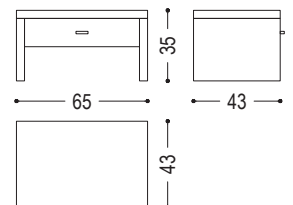

AVAILABLE FINISHES:

- A1: walnut without knots, walnut with knots, elm
- A2: oak without knots, oak with knots, cherry, maple
- A3: oak without knots finish: whitened, mystic black, neutro
  oak with knots finish: whitened, mystic black, neutro

NATURA-COM1
(1 drawer)