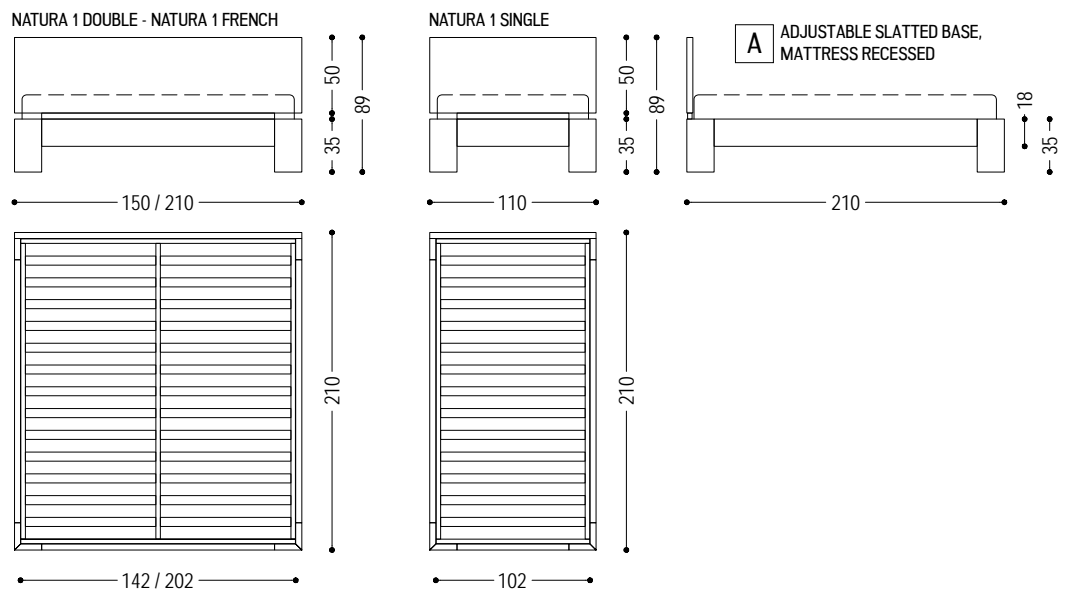

AVAILABLE FINISHES:

A1: walnut without knots, walnut with knots

A2: oak without knots, oak with knots, cherry