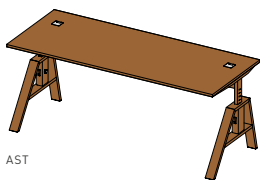

atelier home office

AST

atelier desk

cable outlet metal: without, left, right or on both sides

types of wood: alder, beech, beech heartwood,

oak, wild oak, cherry, walnut, wild walnut,

oak white oil, wild oak white oil

height adjustable from 68–81 cm, in increments of 3.2 cm

wild wood version only available for table top

l	120	140	160	180	200
w	80