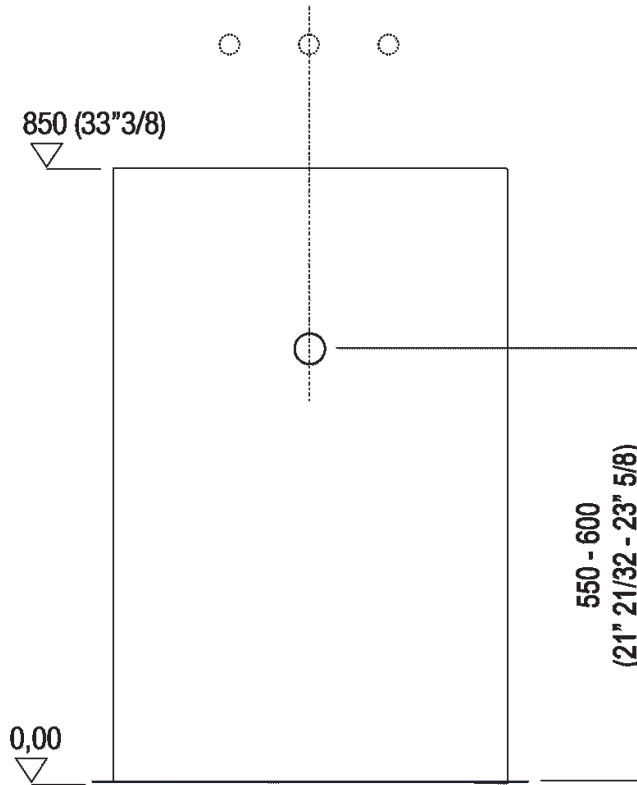

Independent washbasin
 ACER0731

Angelo Mangiarotti, 2003

Washbasin with sculatural traits, carved from a single block of marble.

Materiali

Marble

Rectangular wall mounted washbasin in white Carrara marble with support on the floor, without tap holes and overflow, complete with fixing kit. Designed to take waste .MET0563 or .MET0418L.

Altezza:	85 cm	33" 3/8 inches
Larghezza:	55 cm	21" 5/8 inches
Peso:	190 kg	419 lbs
Profondità :	49 cm	19" 1/4 inches
Confezione:	62 x 70 x 110 cm	24" 3/8 x 27" 4/8 x 43" 2/8 inches
Peso della confezione:	236 kg	520 lbs

Main dimensions

Installation notes

Scarico per sifone a bottiglia
Drain for bottle trap

Tap position, recommended height

POSIZIONE RUBINETTERIA / TAP POSITION

Altezza consigliata / Recommended height