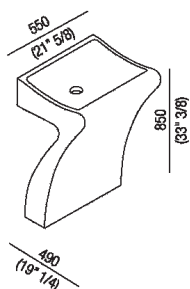

Independent washbasin
 ACER0731

Angelo Mangiarotti, 2003

Washbasin with sculatural traits, carved from a single block of marble.

Materiali

Marble

Rectangular wall mounted washbasin in white Carrara marble with support on the floor, without tap holes and overflow, complete with fixing kit. Designed to take waste .MET0563 or .MET0418L.

Altezza:	85 cm	33" 3/8 inches
Larghezza:	55 cm	21" 5/8 inches
Peso:	190 kg	419 lbs
Profondità :	49 cm	19" 1/4 inches
Confezione:	62 x 70 x 110 cm	24" 3/8 x 27" 4/8 x 43" 2/8 inches
Peso della confezione:	236 kg	520 lbs

Main dimensions

Installation notes

Scarico per sifone a bottiglia
Drain for bottle trap

Tap position, recommended height

POSIZIONE RUBINETTERIA / TAP POSITION

Altezza consigliata / Recommended height