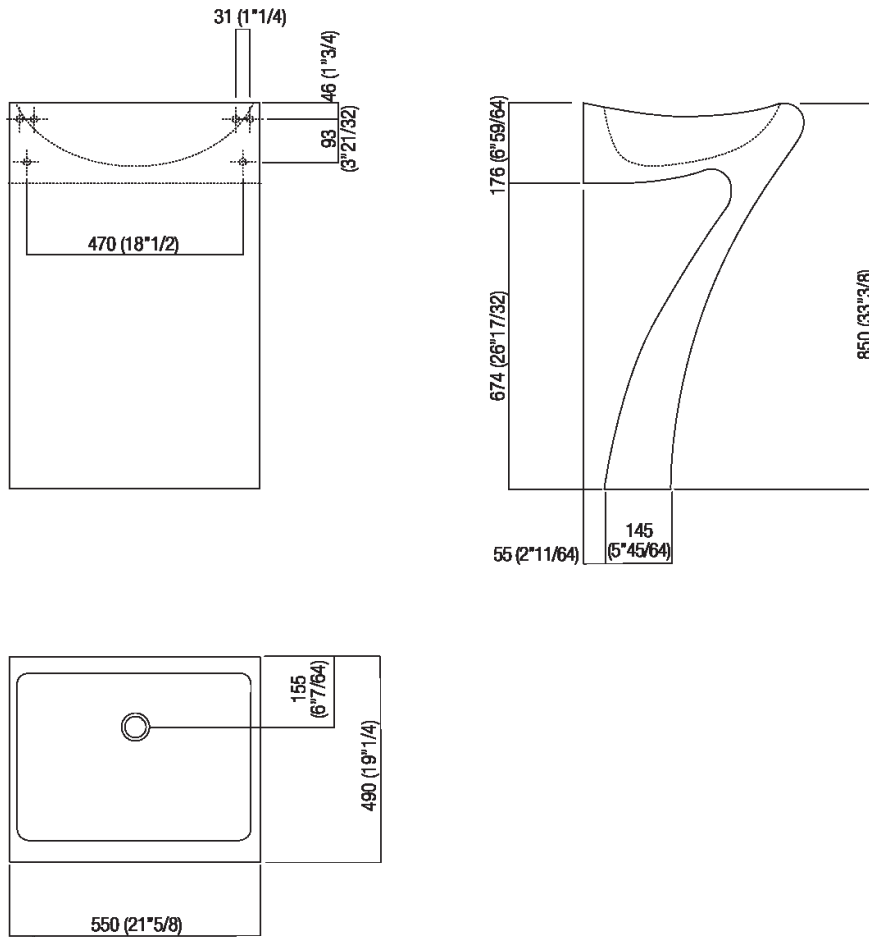

Independent washbasin
 ACER0731

Angelo Mangiarotti, 2003

Washbasin with sculatural traits, carved from a single block of marble.

Materiali

Marble

Rectangular wall mounted washbasin in white Carrara marble with support on the floor, without tap holes and overflow, complete with fixing kit. Designed to take waste .MET0563 or .MET0418L.

Altezza:	85 cm	33" 3/8 inches
Larghezza:	55 cm	21" 5/8 inches
Peso:	190 kg	419 lbs
Profondità :	49 cm	19" 1/4 inches
Confezione:	62 x 70 x 110 cm	24" 3/8 x 27" 4/8 x 43" 2/8 inches
Peso della confezione:	236 kg	520 lbs

Main dimensions

Installation notes

Scarico per sifone a bottiglia
Drain for bottle trap

Tap position, recommended height

POSIZIONE RUBINETTERIA / TAP POSITION

Altezza consigliata / Recommended height