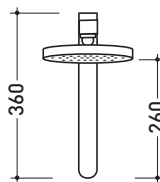

One

→ FLAMINIA.

design **LUDOVICA+ROBERTO PALOMBA** and **SERGIO MORI** 2003

112084

Wall-mounted overhead shower

Complements: **Line accessories: TWO**
Line accessories: HOOP

Package dim. **48 x 33 x 9 cm** | Weight **3 kg** | Pz. Pallet n° -

vista zenitale / zenital view

vista frontale / frontal view

vista laterale / lateral view

sizes in mm

BRASS: glossy finish

chrome

<http://www.ceramicaflaminia.it/en/products/307-one>

©ceramicaflaminiaspa - All rights reserved. Unauthorized copying, publication, reproduction as well as partial reproduction are prohibited