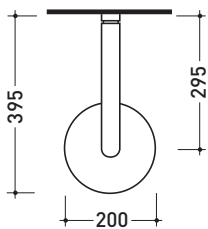

One

→ FLAMINIA.

design **LUDOVICA+ROBERTO PALOMBA** and **SERGIO MORI** 2003

112084

Wall-mounted overhead shower

Complements: **Line accessories: TWO**
Line accessories: HOOP

Package dim. **48 x 33 x 9 cm** | Weight **3 kg** | Pz. Pallet n° -

vista zenitale / zenital view

vista frontale / frontal view

vista laterale / lateral view

sizes in mm

BRASS: glossy finish

chrome

<http://www.ceramicaflaminia.it/en/products/307-one>

©ceramicaflaminiaspa - All rights reserved. Unauthorized copying, publication, reproduction as well as partial reproduction are prohibited