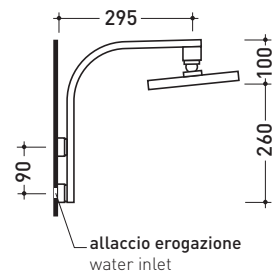

One

→ FLAMINIA.

design **LUDOVICA+ROBERTO PALOMBA** and **SERGIO MORI** 2003

112084

Wall-mounted overhead shower

Complements: **Line accessories: TWO**
Line accessories: HOOP

Package dim. **48 x 33 x 9 cm** | Weight **3 kg** | Pz. Pallet n° -

vista zenitale / zenital view

vista frontale / frontal view

vista laterale / lateral view

sizes in mm

BRASS: glossy finish

chrome

<http://www.ceramicaflaminia.it/en/products/307-one>

©ceramicaflaminiaspa - All rights reserved. Unauthorized copying, publication, reproduction as well as partial reproduction are prohibited