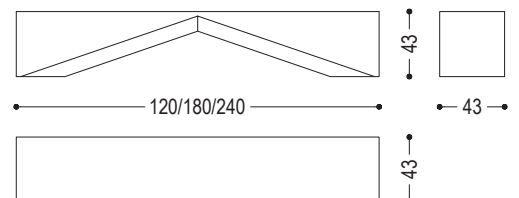

Bench made from a single block of scented cedar that features an original and geometric design.

CODE	SIZE	A7	A8	A9
BRIDGE 1	W.120 x D.43 x H.43	■	■	■
BRIDGE 2	W.180 x D.43 x H.43	■	■	■
BRIDGE 3	W.240 x D.43 x H.43	■	■	■

AVAILABLE FINISHES:

- **A7:** cedar
- **A8:** sandblasted cedar
- **A9:** cedar contract finish, vulcano cedar