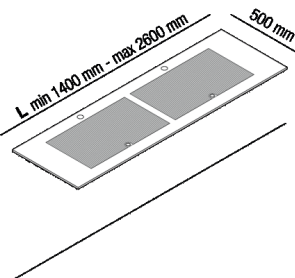

Self-bearing countertop, with 2 recesses,  
 provided with under-top brackets  
 AELLN0\_2

Benedini Associati, Diego Cisi, Andrés Jost,  
 2015

Self-bearing washbasin countertop  
 characterised by light touch and high  
 configurability, with recesses.

**Materiali**

Marble

Corian®

The self-bearing countertop is supported by brackets fixed to the wall. The front edge is chamfered, while the short sides can be chamfered or straight for positioning in a corner or niche. The countertop is made of Corian® white marble (Glacier White) or Carrara white marble, Carnic gray, Marquina black, Alpi green or dark Emperador. The recesses are freely positioned along the whole length of the top complying with the distances from the edges and those between the recesses and they are complete with grill. The basin is not fitted with drain. Designed for waste .MET0569 with concealed waste trap .PLA0456. A wooden "X" non bearing additional side structure is available.

Note: Upon request, and after technical evaluation, other Corian® colours and types of marble are possible. It is available with a minimum length of 80 cm (31" 1/4) and a maximum length of 260 cm (102" 23/64).