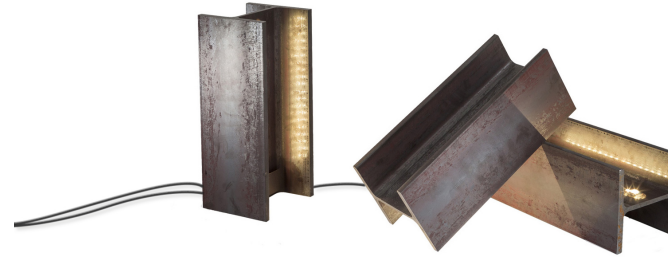

# MAIS PLUS QUE CELA JE NE PEUX PAS

*Rudy Ricciotti*

Family of lamps in two sizes, floor and table lamps with indirect light in industrial style made of rough metal. Each lamp is produced in a traditional way so that small aesthetic and finishing differences between one product and another are a sign of uniqueness. The floor version is also available for outdoor use and is treated with protective paint.

## LED INDOOR

### LAMPING

Source	linear LED
Total power	10W
Emission	direct/indirect
Switching	dimmable, TRIAC
Tension	220V
Color temperature	2700K
Luminous flux	550lm
Typ CRI	83
Energy class	A+
Materials	steel
Notes	cable length 2,7m, dimmer on cable, also available in 120V
Accessories	Fixing plate,
Net lamp weight	12 kg

### Structure

raw metal