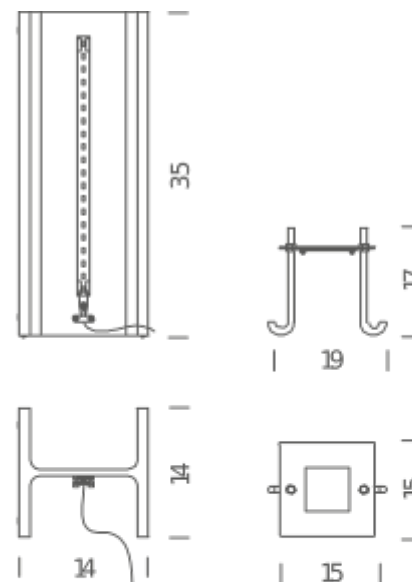

LED INDOOR

LAMPING

Source	linear LED
Total power	10W
Emission	direct/indirect
Switching	dimmable, TRIAC
Tension	220V
Color temperature	2700K
Luminous flux	550lm
Typ CRI	83
Energy class	A+
Materials	steel
Notes	cable length 2,7m, dimmer on cable, also available in 120V
Accessories	Fixing plate,
Net lamp weight	12 kg

Codes

RIC LMM 21

Structure

raw metal

PACKAGE

Package 01

Dimension: 20x20x41 cm / Gross weight: 13,5 kg

Certificazioni