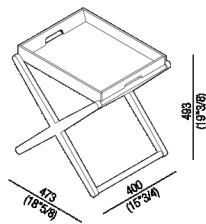

Table, low, with removable tray
 ACOM0623_

Benedini Associati, 2012

Finishes

-  Natural oak
-  Brown oak
-  Dark oak
-  White painted
-  Painted grey
-  Painted teak

Materials

-  Wood

Floor standing towel holder, stool or small tables in two heights, in natural, brown, dark oak or in teak. The stool's seat is made of natural or black leather.

Height:	49.3 cm	19" 3/8 inches
Width:	40 cm	15" 3/4 inches
Depth:	47.3 cm	18" 5/8 inches

Main dimensions