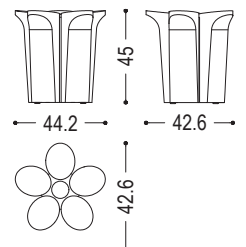

Stool made from a single block of scented cedar with its shape inspired by the natural world.

CODE	SIZE	A7	A8	A9
FIORE	W.44,2 x D.42,6 x H.45	■	■	■

**AVAILABLE FINISHES:**

- A7:** cedar
- A8:** sandblasted cedar
- A9:** cedar contract finish, vulcano cedar