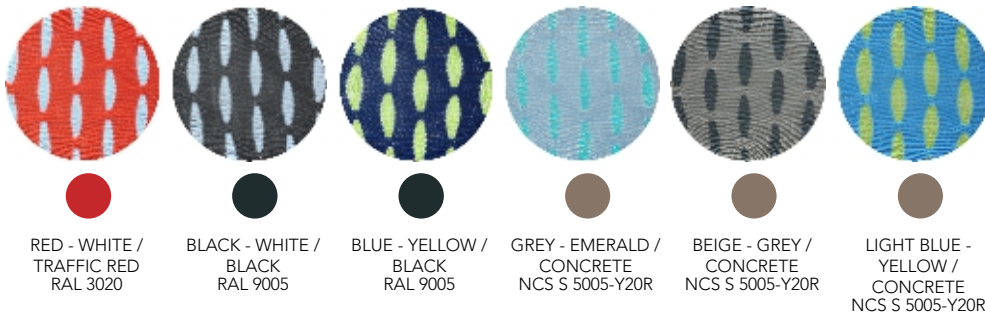

Knitted fabric / Base colors Tessuto a maglia / Colori basi

Low armchair

Poltrona bassa

1,5 mt. 3,3 m² 0,4 m³ 18 Kg

096

€