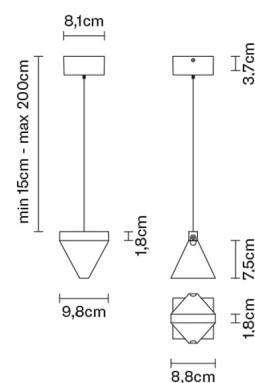

TRIPLA

F41A0211

Formidable Studio & Desall

Description

Pendant lamp with crystal diffuser. Structure in polished aluminium.

Dimensions

Voltage

220-240V

Downlight

Weight Lamp

Net: 0.91 kg

Packaging

Gross weight: 0.98 kg
Volume: 0.004 m³
Number of boxes: 1

Specs

ERC IP40