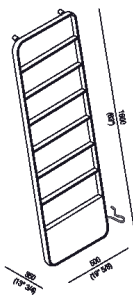

Self-regulating heated towel rack made from steel in polished chrome finish or painted white or black.

AMEM871_

design Benedini Associati, 2010

Finishes

-  Polished
-  Black
-  White

Materials

-  Stainless steel

Height:	160 cm	63" inches
Width:	50 cm	19" 5/8 inches
Depth:	35 cm	13" 3/4 inches

Main dimensions