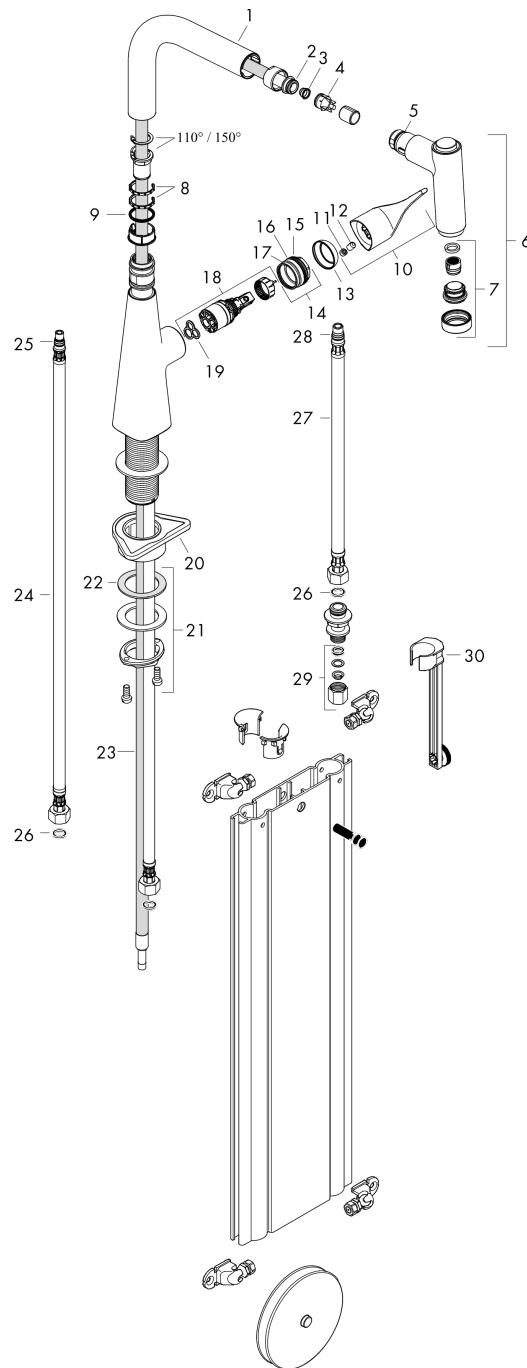

Metris M71

Single lever kitchen mixer 220, pull-out spray, 2jet, sBox

Surfaces: **Chrome** Article Number: **73800000**

Description

product features

- consists of: single lever kitchen mixer, hose box
- ComfortZone 220
- swivel range adjustable in 2 steps to 110° or 150°
- laminar spray, shower spray
- lockable shower spray, spray returns automatically through handle closing
- MagFit magnetic shower support
- connection dimension: DN15
- maximum flow rate at 3 bar: 9 l/min
- ceramic cartridge
- connection type: G 3/8 connections
- temperature limitation adjustable
- integrated non-return valve
- suitable for continuous flow water heaters
- sBox for quiet, smooth and protected hose guidance in the cabinet, under the countertop
- extension length up to 76 cm

Exploded Drawing

Year of production: >05/19

Metris M71**Single lever kitchen mixer 220, pull-out spray, 2jet, sBox**Surfaces: **Chrome** Article Number: **73800000****Spare part list**

Year of production: >05/19

Pos.	Description	Article Number	Price	PU
1	spout cpl.	93173000	-	1
2	O-ring 11x2	98127000	-	1
3	filter	97735000	-	1
4	non return valve	96737000	-	1
5	O-ring 18x1,5	98231000	-	1
6	handspray	93172000	-	1
7	spray former	92183000	-	1
8	set of lever collars	98365000	-	1
9	O-ring 21x2,5	98211000	-	1
10	handle	93170000	-	1
11	screw cover	95704000	-	1
12	hollow set screw M6x10 DIN 916	96029000	-	1
13	flange	98863000	-	1
14	nut	98864000	-	1
15	O-ring 23x2	98398000	-	1
16	O-ring 27x1,5	92527000	-	1
17	O-ring 25x1,5	98146000	-	1
18	cartridge, assy	97685000	-	1
19	seal	98865000	-	1
20	support	97523000	-	1
21	fixing set (Ø 34)	95049000	-	1
22	lever collar	97548000	-	1
23	hose	93191000	-	1
24	connection hose 900 mm M8x0,75 G3/8	96316000	-	1
25	O-ring 7x1,5	98422000	-	1
26	sealing set	95581000	-	1
27	connection hose 450 mm M10x1 G3/8	96507000	-	1
28	O-ring 8x1,75	97827000	-	1
29	squeezing connection	96099000	-	1
30	extension set	43333000	-	1