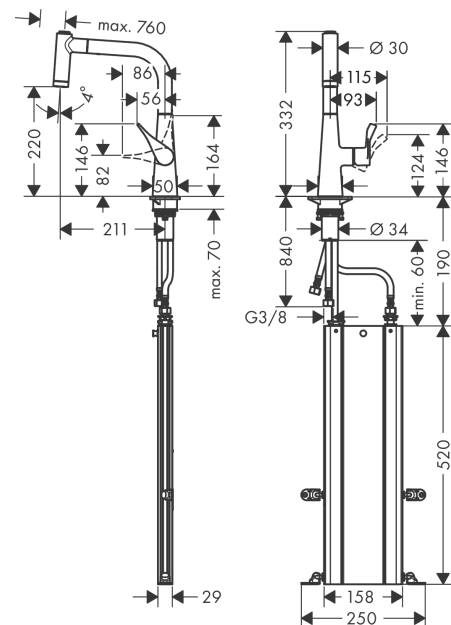

Scale drawing