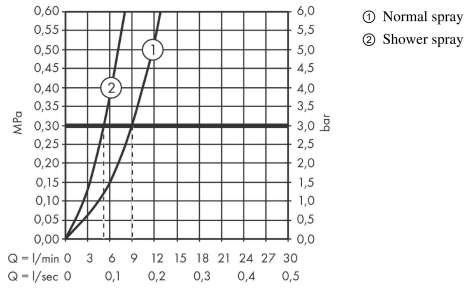

Metris M71

Single lever kitchen mixer 220, pull-out spray, 2jet, sBox

Surfaces: **Chrome** Article Number: **73800000**

Description

product features

- consists of: single lever kitchen mixer, hose box
- ComfortZone 220
- swivel range adjustable in 2 steps to 110° or 150°
- laminar spray, shower spray
- lockable shower spray, spray returns automatically through handle closing
- MagFit magnetic shower support
- connection dimension: DN15
- maximum flow rate at 3 bar: 9 l/min
- ceramic cartridge
- connection type: G 3/8 connections
- temperature limitation adjustable
- integrated non-return valve
- suitable for continuous flow water heaters
- sBox for quiet, smooth and protected hose guidance in the cabinet, under the countertop
- extension length up to 76 cm

Technology

Product image

Scale drawing

Metris M71

Single lever kitchen mixer 220, pull-out spray, 2jet, sBox

Surfaces: **Chrome** Article Number: **73800000**

Flowchart

Metris M71
Single lever kitchen mixer 220, pull-out spray, 2jet, sBox
 Surfaces: **Chrome** Article Number: **73800000**