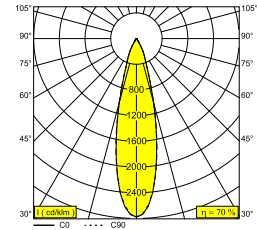

MINI REO II 92725 W

19351 9220 W

AVAILABLE IN
BLACK 19351 9220 B
WHITE 19351 9220 W

 [View on website](#)

General info

LOCATION	indoor
INSTALLATION	Ceiling Recessed
CUTOUT SHAPE/SIZE (MM)	round - 56
RECESSED DEPTH (MM)	60
THICKNESS OF MOUNTING SURFACE (MM)	min.5
INGRESS PROTECTION	IP20
WEIGHT (KG)	0.3
ADJUSTABILITY	non adjustable
INFORMATION	REFLECTOR FL-25° EXCL.LED POWER SUPPLY 350-500mA-DC

Electrical info

CLASS	III
DIM TYPE	depending on type of external power supply
ENERGY CLASS	E
CERTIFICATES	CB, ENEC

Lightsource info

LIGHTSOURCE NAME	LED
LIGHTSOURCE	LED array 5,8-8,6W / CRI>90 (R9: 60) / 2700K / 702-974lm
TM-30 VALUES	Rf: 89 / Rg: 100
SDCM	SDCM1
RISKGROUP	RG1
LM80	L90B10 > 50000
LED TECHNICS (LIGHT SOURCE)	974lm // 8,6W // 113lm/W
LED TECHNICS (LUMINAIRE)	685lm // 10W // 69lm/W