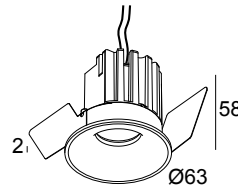

MINI REO II 92725 W

19351 9220 W

AVAILABLE IN
BLACK 19351 9220 B
WHITE 19351 9220 W

 [View on website](#)

General info

LOCATION	indoor
INSTALLATION	Ceiling Recessed
CUTOUT SHAPE/SIZE (MM)	round - 56
RECESSED DEPTH (MM)	60
THICKNESS OF MOUNTING SURFACE (MM)	min.5
INGRESS PROTECTION	IP20
WEIGHT (KG)	0.3
ADJUSTABILITY	non adjustable
INFORMATION	REFLECTOR FL-25° EXCL.LED POWER SUPPLY 350-500mA-DC

Requirements

LED POWER SUPPLY 350 / 500mA-DC DIM

For detailed installation instructions, please consult the manual: [19351_XXX0_HAND.pdf](#)

MINI REO II 92725 W

19351 9220 W

CEILING COMPATIBILITY

Ceiling Type	Mounting Kit
 System ceiling	-
 Plasterboard	-
 Stucanet	-
 Wood	-
 Concrete	-
 Concrete + plaster	-
 Lintel + plaster	-
 Hollow-core slab	-
 Hollow-core slab + plaster	-
 Stretched ceiling	-