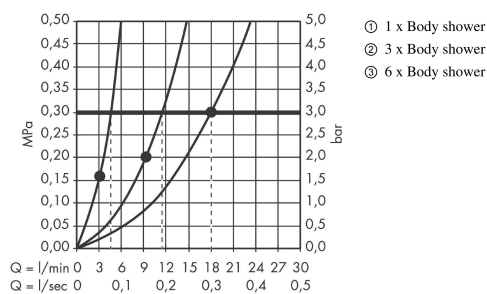

Flowchart

The consumption was measured in combination with the appropriate fittings (thermostat/mixer/ in-wall valve) to reflect actual application in practice.