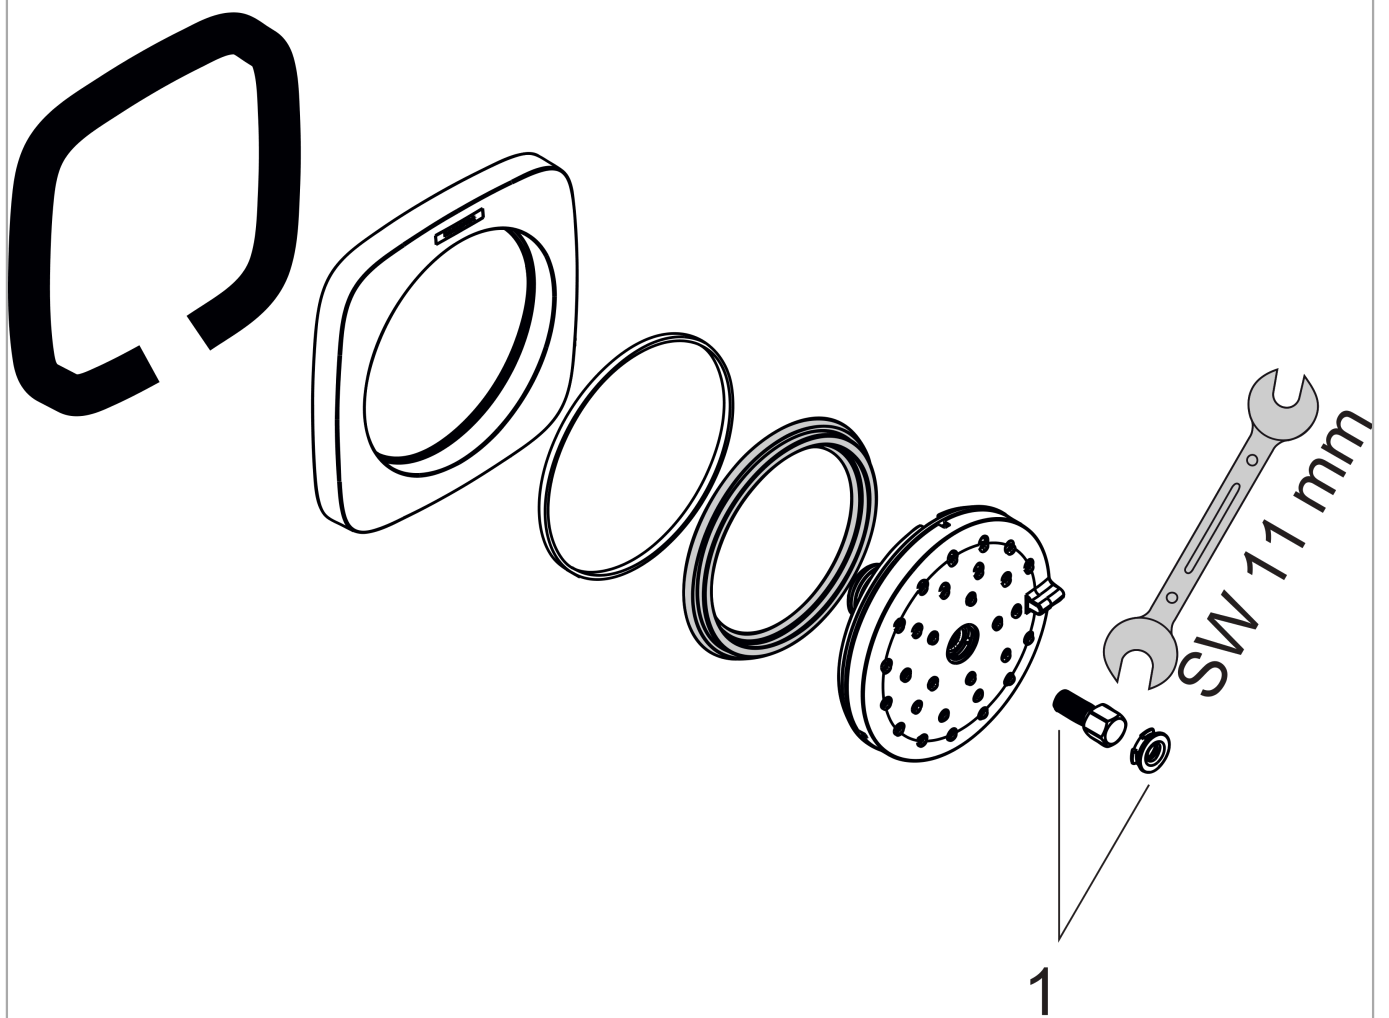

PuraVida
Body shower 100 1jet
Surfaces: **Chrome** Article Number: **28430000**

Exploded Drawing

Year of production: >07/09