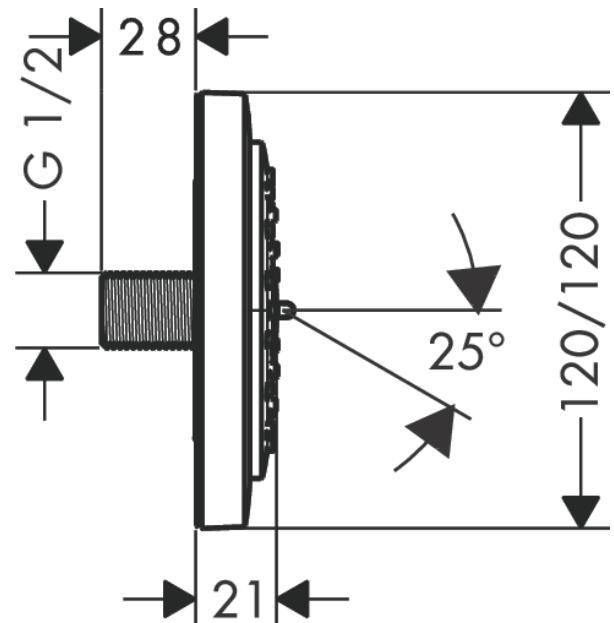

Scale drawing