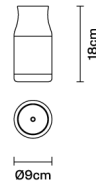

Turny

F59B0101

Emo Design

Dimensions

Description

Portable rechargeable table lamp in white ABS.

Voltage

USB supply 5V

LED
Driver
USB cable
Battery

Weight Lamp

Net: 0.55 kg

Packaging

Gross weight: 0 kg
Volume: 0 m³
Number of boxes:

Specs

IP54