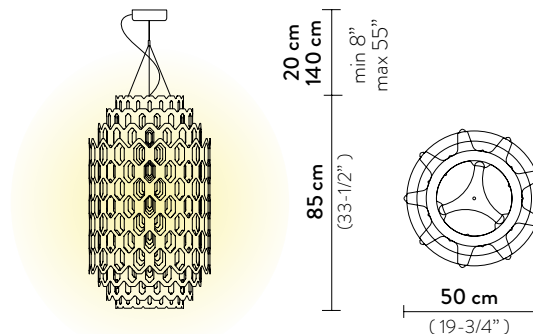

CHANTAL SUSPENSION MEDIUM

Light Source: 7 X 12W E27 LED Filament Bulbs

Dimmable: with dimmable bulbs

Materials: Cristalflex®, Lentiflex®

Weight: net 4,1 Kg - gross 9,6 Kg

Packaging: 61 x 61 x h. 107 cm

CHANTAL SUSPENSION SMALL

Light Source: 4 X 12W E27 LED Filament Bulbs

Dimmable: with dimmable bulbs

Materials: Cristalflex®, Lentiflex®

With: Magnetic hanging System

Weight: net 2,5 Kg - gross 5,8 Kg

Packaging: 45 x 45 x h. 82 cm

FINISH	SIZE	PRODUCT CODE	EAN CODE	CANOPY DETAILS
 WHITE	M	CHNSM00WHT01T00E27EU	8024727090498	 Ø 14 x h. 3,2 cm
	S	CHNSS00WHT01T00E27EU	8024727090467	
	ACCESSORIES 6M CABLE KIT (must be ordered with lamp)			
 ORANGE	M	CHNSM00ORG01T00E27EU	8024727090474	 Ø 14 x h. 3,2 cm
	S	CHNSS00ORG01T00E27EU	8024727090443	
	ACCESSORIES 6M CABLE KIT (must be ordered with lamp)			

CHANTAL SUSPENSION MEDIUM

Light Source: 7 X 12W E26 LED Filament Bulbs

Dimmable: with dimmable bulbs

Materials: Cristalflex®, Lentiflex®

Weight: net 9,04 lbs - gross 21,16 lbs

Packaging: 24,02 x 24,02 x h. 42,13 in

CHANTAL SUSPENSION SMALL

Light Source: 4 X 12W E26 LED Filament Bulbs

Dimmable: with dimmable bulbs

Materials: Cristalflex®, Lentiflex®

With: Magnetic hanging System

Weight: net 5,51 lbs - gross 12,79 lbs

Packaging: 17,72 x 17,72 x h. 32,28 in