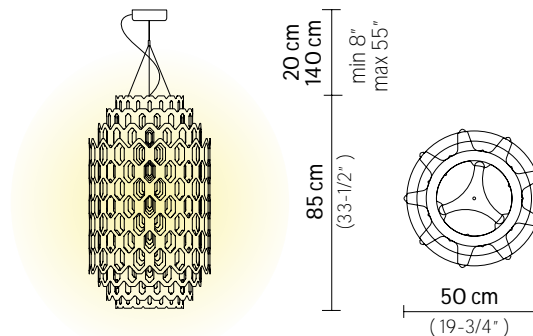

CHANTAL SUSPENSION MEDIUM

Light Source: 7 X 12W E27 LED Filament Bulbs

Dimmable: with dimmable bulbs

Materials: Cristalflex®, Lentiflex®

Weight: net 4,1 Kg - gross 9,6 Kg

Packaging: 61 x 61 x h. 107 cm

CHANTAL SUSPENSION SMALL

Light Source: 4 X 12W E27 LED Filament Bulbs

Dimmable: with dimmable bulbs

Materials: Cristalflex®, Lentiflex®

With: Magnetic hanging System

Weight: net 2,5 Kg - gross 5,8 Kg

Packaging: 45 x 45 x h. 82 cm

FINISH	SIZE	PRODUCT CODE	EAN CODE	CANOPY DETAILS
 WHITE	M	CHNSM00WHT01T00E27EU	8024727090498	 Ø 14 x h. 3,2 cm
	S	CHNSS00WHT01T00E27EU	8024727090467	
	ACCESSORIES		6M CABLE KIT (must be ordered with lamp)	
 ORANGE	M	CHNSM00ORG01T00E27EU	8024727090474	 Ø 14 x h. 3,2 cm
	S	CHNSS00ORG01T00E27EU	8024727090443	
	ACCESSORIES		6M CABLE KIT (must be ordered with lamp)	

CHANTAL SUSPENSION MEDIUM

Light Source: 7 X 12W E26 LED Filament Bulbs

Dimmable: with dimmable bulbs

Materials: Cristalflex^{fl}, Lentiflex^{fl}

Weight: net 9,04 lbs - gross 21,16 lbs

Packaging: 24,02 x 24,02 x h. 42,13 in

Packaging: 17,72 x 17,72 x h. 32,28 in

FINISH	SIZE	PRODUCT CODE	EAN CODE	CANOPY DETAILS
WHITE	M	CHNSM00WHT01T00E27US	8024727091228	Ø 5,51 x h. 1,26 in
	S	CHNSS00WHT01T00E27US	8024727091259	
	ACCESSORIES			
		6M CABLE KIT		
ORANGE	M	CHNSM00ORG01T00E27US	8024727091204	Ø 5,51 x h. 1,26 in
	S	CHNSS00ORG01T00E27US	8024727091235	
	ACCESSORIES			
		6M CABLE KIT		