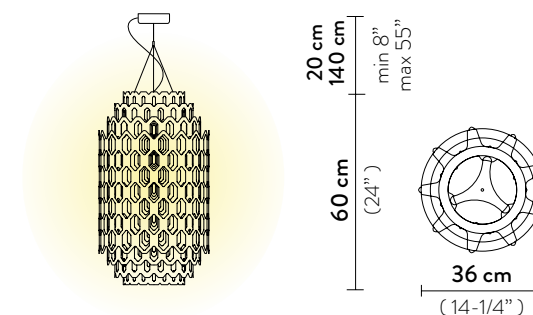

CHANTAL SUSPENSION MEDIUM

Light Source: 7 X 12W E27 LED Filament Bulbs

Dimmable: with dimmable bulbs

Materials: Cristalflex®, Lentiflex®

Weight: net 4,1 Kg - gross 9,6 Kg

Packaging: 61 x 61 x h. 107 cm

CHANTAL SUSPENSION SMALL

Light Source: 4 X 12W E27 LED Filament Bulbs

Dimmable: with dimmable bulbs

Materials: Cristalflex®, Lentiflex®

With: Magnetic hanging System

Weight: net 2,5 Kg - gross 5,8 Kg

Packaging: 45 x 45 x h. 82 cm

FINISH	SIZE	PRODUCT CODE	EAN CODE	CANOPY DETAILS
 WHITE	M	CHNSM00WHT01T00E27EU	8024727090498	 Ø 14 x h. 3,2 cm
	S	CHNSS00WHT01T00E27EU	8024727090467	
	ACCESSORIES 6M CABLE KIT (must be ordered with lamp)			
 ORANGE	M	CHNSM00ORG01T00E27EU	8024727090474	 Ø 14 x h. 3,2 cm
	S	CHNSS00ORG01T00E27EU	8024727090443	
	ACCESSORIES 6M CABLE KIT (must be ordered with lamp)			

CHANTAL SUSPENSION MEDIUM

Light Source: 7 X 12W E26 LED Filament Bulbs

Dimmable: with dimmable bulbs

Materials: Cristalflex®, Lentiflex®

Weight: net 9,04 lbs - gross 21,16 lbs

Packaging: 24,02 x 24,02 x h. 42,13 in

CHANTAL SUSPENSION SMALL

Light Source: 4 X 12W E26 LED Filament Bulbs

Dimmable: with dimmable bulbs

Materials: Cristalflex®, Lentiflex®

With: Magnetic hanging System

Weight: net 5,51 lbs - gross 12,79 lbs

Packaging: 17,72 x 17,72 x h. 32,28 in