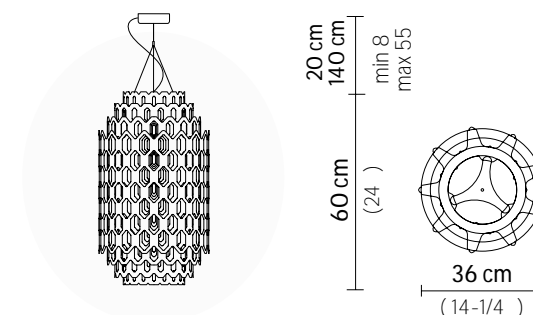

Light Source: 4 X 12W E27 LED Filament Bulbs

Dimmable: with dimmable bulbs

Materials: Cristalflex®, Lentiflex®

With: Magnetic hanging System

Weight: net 2,5 Kg - gross 5,8 Kg

Packaging: 45 x 45 x h. 82 cm

FINISH	SIZE	PRODUCT CODE	EAN CODE	CANOPY DETAILS
 WHITE	M	CHNSM00WHT01T00E27EU	8024727090498	 Ø 14 x h. 3,2 cm
	S	CHNSS00WHT01T00E27EU	8024727090467	
	ACCESSORIES		6M CABLE KIT (must be ordered with lamp)	
 ORANGE	M	CHNSM00ORG01T00E27EU	8024727090474	 Ø 14 x h. 3,2 cm
	S	CHNSS00ORG01T00E27EU	8024727090443	
	ACCESSORIES		6M CABLE KIT (must be ordered with lamp)	

CHANTAL SUSPENSION MEDIUM

Light Source: 7 X 12W E26 LED Filament Bulbs

Dimmable: with dimmable bulbs

Materials: Cristalflex^{fl}, Lentiflex^{fl}

Weight: net 9,04 lbs - gross 21,16 lbs

Packaging: 24,02 x 24,02 x h. 42,13 in

CHANTAL SUSPENSION SMALL

Light Source: 4 X 12W E26 LED Filament Bulbs

Dimmable: with dimmable bulbs

Materials: Cristalflex^{fl}, Lentiflex^{fl}

With: Magnetic hanging System

Weight: net 5,51 lbs - gross 12,79 lbs

Packaging: 17,72 x 17,72 x h. 32,28 in

FINISH	SIZE	PRODUCT CODE	EAN CODE	CANOPY DETAILS
WHITE	M	CHNSM00WHT01T00E27US	8024727091228	Ø 5,51 x h. 1,26 in
	S	CHNSS00WHT01T00E27US	8024727091259	
	ACCESSORIES			
		6M CABLE KIT		
ORANGE	M	CHNSM00ORG01T00E27US	8024727091204	Ø 5,51 x h. 1,26 in
	S	CHNSS00ORG01T00E27US	8024727091235	
	ACCESSORIES			
		6M CABLE KIT		