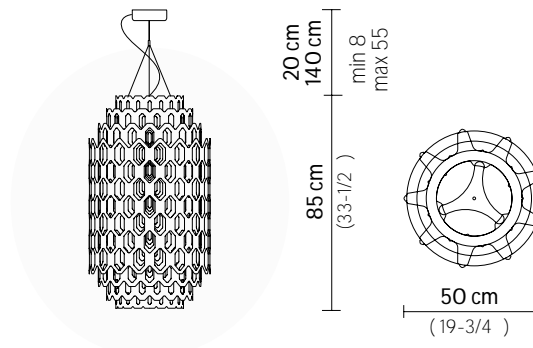

Light Source: 4 X 12W E27 LED Filament Bulbs

Dimmable: with dimmable bulbs

Materials: Cristalflex®, Lentiflex®

With: Magnetic hanging System

Weight: net 2,5 Kg - gross 5,8 Kg

Packaging: 45 x 45 x h. 82 cm

FINISH	SIZE	PRODUCT CODE	EAN CODE	CANOPY DETAILS
 WHITE	M	CHNSM00WHT01T00E27EU	8024727090498	 Ø 14 x h. 3,2 cm
	S	CHNSS00WHT01T00E27EU	8024727090467	
	ACCESSORIES		6M CABLE KIT (must be ordered with lamp)	
 ORANGE	M	CHNSM00ORG01T00E27EU	8024727090474	 Ø 14 x h. 3,2 cm
	S	CHNSS00ORG01T00E27EU	8024727090443	
	ACCESSORIES		6M CABLE KIT (must be ordered with lamp)	

CHANTAL SUSPENSION MEDIUM

Light Source: 7 X 12W E26 LED Filament Bulbs

Dimmable: with dimmable bulbs

Materials: Cristalflex^{fl}, Lentiflex^{fl}

Weight: net 9,04 lbs - gross 21,16 lbs

Packaging: 24,02 x 24,02 x h. 42,13 in

CHANTAL SUSPENSION SMALL

Light Source: 4 X 12W E26 LED Filament Bulbs

Dimmable: with dimmable bulbs

Materials: Cristalflex^{fl}, Lentiflex^{fl}

With: Magnetic hanging System

Weight: net 5,51 lbs - gross 12,79 lbs

Packaging: 17,72 x 17,72 x h. 32,28 in

FINISH	SIZE	PRODUCT CODE	EAN CODE	CANOPY DETAILS
WHITE	M	CHNSM00WHT01T00E27US	8024727091228	Ø 5,51 x h. 1,26 in
	S	CHNSS00WHT01T00E27US	8024727091259	
	ACCESSORIES			
		6M CABLE KIT		
ORANGE	M	CHNSM00ORG01T00E27US	8024727091204	Ø 5,51 x h. 1,26 in
	S	CHNSS00ORG01T00E27US	8024727091235	
	ACCESSORIES			
		6M CABLE KIT		