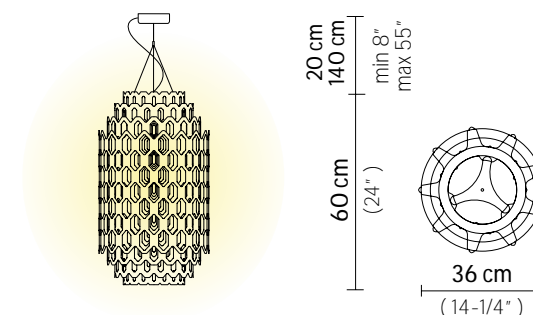

CHANTAL SUSPENSION MEDIUM

Light Source: 7 X 12W E27 LED Filament Bulbs

Dimmable: with dimmable bulbs

Materials: Cristalflex®, Lentiflex®

Weight: net 4,1 Kg - gross 9,6 Kg

Packaging: 61 x 61 x h. 107 cm

CHANTAL SUSPENSION SMALL

Light Source: 4 X 12W E27 LED Filament Bulbs

Dimmable: with dimmable bulbs

Materials: Cristalflex®, Lentiflex®

With: Magnetic hanging System

Weight: net 2,5 Kg - gross 5,8 Kg

Packaging: 45 x 45 x h. 82 cm

FINISH	SIZE	PRODUCT CODE	EAN CODE	CANOPY DETAILS
 WHITE	M	CHNSM00WHT01T00E27EU	8024727090498	 Ø 14 x h. 3,2 cm
	S	CHNSS00WHT01T00E27EU	8024727090467	
	ACCESSORIES		6M CABLE KIT (must be ordered with lamp)	
 ORANGE	M	CHNSM00ORG01T00E27EU	8024727090474	 Ø 14 x h. 3,2 cm
	S	CHNSS00ORG01T00E27EU	8024727090443	
	ACCESSORIES		6M CABLE KIT (must be ordered with lamp)	

CHANTAL SUSPENSION MEDIUM

Light Source: 7 X 12W E26 LED Filament Bulbs

Dimmable: with dimmable bulbs

Materials: Cristalflex^{fl}, Lentiflex^{fl}

Weight: net 9,04 lbs - gross 21,16 lbs

Packaging: 24,02 x 24,02 x h. 42,13 in

CHANTAL SUSPENSION SMALL

Light Source: 4 X 12W E26 LED Filament Bulbs

Dimmable: with dimmable bulbs

Materials: Cristalflex^{fl}, Lentiflex^{fl}

With: Magnetic hanging System

Weight: net 5,51 lbs - gross 12,79 lbs