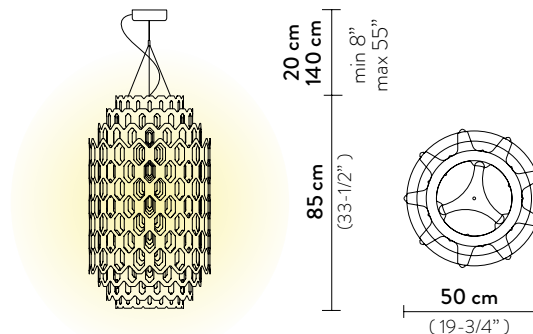

Light Source: 4 X 12W E27 LED Filament Bulbs

Dimmable: with dimmable bulbs

Materials: Cristalflex®, Lentiflex®

With: Magnetic hanging System

Weight: net 2,5 Kg - gross 5,8 Kg

Packaging: 45 x 45 x h. 82 cm

FINISH	SIZE	PRODUCT CODE	EAN CODE	CANOPY DETAILS
 WHITE	M	CHNSM00WHT01T00E27EU	8024727090498	 Ø 14 x h. 3,2 cm
	S	CHNSS00WHT01T00E27EU	8024727090467	
	ACCESSORIES 6M CABLE KIT (must be ordered with lamp)			
 ORANGE	M	CHNSM00ORG01T00E27EU	8024727090474	 Ø 14 x h. 3,2 cm
	S	CHNSS00ORG01T00E27EU	8024727090443	
	ACCESSORIES 6M CABLE KIT (must be ordered with lamp)			

CHANTAL SUSPENSION MEDIUM

Light Source: 7 X 12W E26 LED Filament Bulbs

Dimmable: with dimmable bulbs

Materials: Cristalflex®, Lentiflex®

Weight: net 9,04 lbs - gross 21,16 lbs

Packaging: 24,02 x 24,02 x h. 42,13 in

CHANTAL SUSPENSION SMALL

Light Source: 4 X 12W E26 LED Filament Bulbs

Dimmable: with dimmable bulbs

Materials: Cristalflex®, Lentiflex®

With: Magnetic hanging System

Weight: net 5,51 lbs - gross 12,79 lbs

Packaging: 17,72 x 17,72 x h. 32,28 in

FINISH	SIZE	PRODUCT CODE	EAN CODE	CANOPY DETAILS
 WHITE	M	CHNSM00WHT01T00E27US	8024727091228	 Ø 5,51 x h. 1,26 in
	S	CHNSS00WHT01T00E27US	8024727091259	
	ACCESSORIES		6M CABLE KIT	
 ORANGE	M	CHNSM00ORG01T00E27US	8024727091204	 Ø 5,51 x h. 1,26 in
	S	CHNSS00ORG01T00E27US	8024727091235	
	ACCESSORIES		6M CABLE KIT	