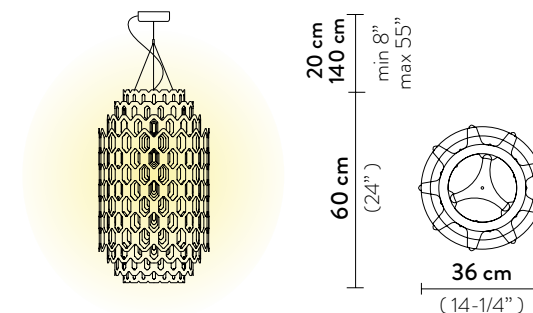

CHANTAL SUSPENSION MEDIUM

Light Source: 7 X 12W E27 LED Filament Bulbs

Dimmable: with dimmable bulbs

Materials: Cristalflex®, Lentiflex®

Weight: net 4,1 Kg - gross 9,6 Kg

Packaging: 61 x 61 x h. 107 cm

CHANTAL SUSPENSION SMALL

Light Source: 4 X 12W E27 LED Filament Bulbs

Dimmable: with dimmable bulbs

Materials: Cristalflex®, Lentiflex®

With: Magnetic hanging System

Weight: net 2,5 Kg - gross 5,8 Kg

Packaging: 45 x 45 x h. 82 cm

FINISH	SIZE	PRODUCT CODE	EAN CODE	CANOPY DETAILS
 WHITE	M	CHNSM00WHT01T00E27EU	8024727090498	 Ø 14 x h. 3,2 cm
	S	CHNSS00WHT01T00E27EU	8024727090467	
	ACCESSORIES 6M CABLE KIT (must be ordered with lamp)			
 ORANGE	M	CHNSM00ORG01T00E27EU	8024727090474	 Ø 14 x h. 3,2 cm
	S	CHNSS00ORG01T00E27EU	8024727090443	
	ACCESSORIES 6M CABLE KIT (must be ordered with lamp)			

CHANTAL SUSPENSION SMALL

Light Source: 4 X 12W E26 LED Filament Bulbs

Dimmable: with dimmable bulbs

Materials: Cristalflex®, Lentiflex®

With: Magnetic hanging System

Weight: net 5,51 lbs - gross 12,79 lbs

Packaging: 17,72 x 17,72 x h. 32,28 in

FINISH	SIZE	PRODUCT CODE	EAN CODE	CANOPY DETAILS
 WHITE	M	CHNSM00WHT01T00E27US	8024727091228	 Ø 5,51 x h. 1,26 in
	S	CHNSS00WHT01T00E27US	8024727091259	
	ACCESSORIES		6M CABLE KIT	
 ORANGE	M	CHNSM00ORG01T00E27US	8024727091204	 Ø 5,51 x h. 1,26 in
	S	CHNSS00ORG01T00E27US	8024727091235	
	ACCESSORIES		6M CABLE KIT	