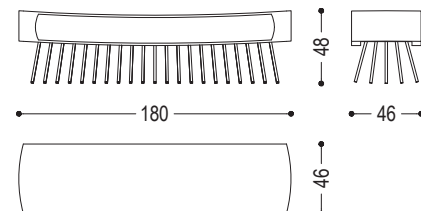

Bench with seat from a single block of scented cedar, equipped with an ergonomic seat. Rests on iron struts inclined at various angles.

STANDARD VERSION: TUBULAR IRON LEGS Ø 1,6 CM LACQUERED IRONDUST COLOUR (B2)

CODE	SIZE	A7	A8	A9
SPAZZOLA	W.180 x D.46 x H.48	■	■	■

AVAILABLE FINISHES:

- **A7:** cedar
- **A8:** sandblasted cedar
- **A9:** cedar contract finish, vulcano cedar

FEASIBILITY LACQUERED IRON BASE	
B2	■
B3	■

AVAILABLE FINISHES:

- **B2:** lacquered iron: irondust, RAL (only selected colours)
- **B3:** lacquered iron matt brushed effect: aged copper, aged bronze, stainless steel, titanium