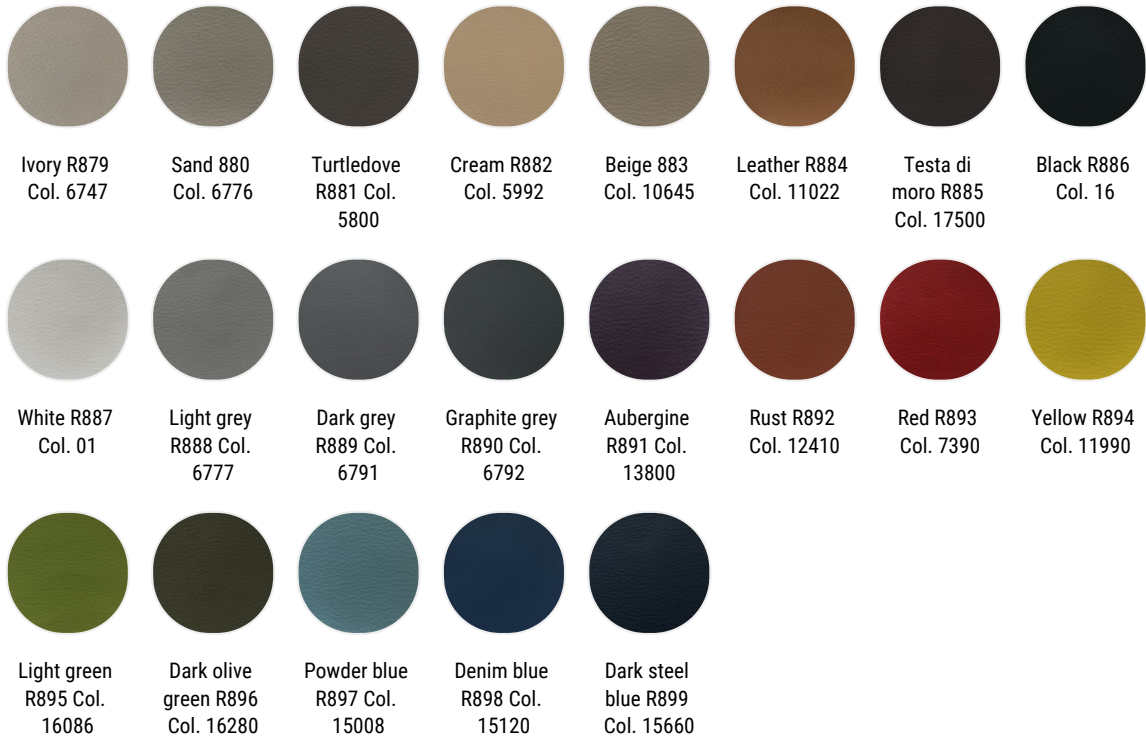

white/beige
R850 Col. 11

grey/sand
R846 Col. 07

light grey
R849 Col. 10

light
grey/anthracite
grey R848 Col.
09

anthracite
grey/light
blue R847
Col. 08

light
blue/grey
R855 Col. 19

powder
pink/grey
R856 Col. 21

water-
green/military
green R853
Col. 17

orange/grey
R852 Col. 15

water-
green/grey
R854 Col. 18

Time TL15

Anima

Garc

Sand

white R445
Col. 002

blue-green
R436 Col. 008

green-rust
R437 Col. 009

burgundy-
orange R438
Col. 010

orange-light
blue R439
Col. 011

Savanna

R590 Col. 152 R589 Col. 122 R593 Col. 622 R592 Col. 442 R591 Col. 262

Hero

Mustard yellow R577 Col. 441 Antique pink R578 Col. 0511 Coral red R579 Col. 0541 Brick-red R587 Col. 481 Sage R580 Col. 931 Graphite grey R586 Col. 991 Dark grey - back R588 Col. 791 Medium grey R582 Col. 141

orange R485
Col. 458.009

yellow R486
Col. 458.010

green R487
Col. 458.011

light blue
R488 Col.
458.012

light grey
R489 Col.
458.040

dark grey
R490 Col.
458.060

William

white-light
grey R375
Col. 423.080