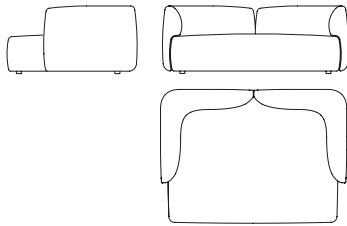

**two-sided backrest L170
only for Island modules**
L170 D38 H66

COSY CURVE

seating module Curve S
L155 D85 H40

seating module Curve M
L205 D85 H40

one-sided backrest - only for Curve modules
L175 D33 H66

COSY

2S SOFA

L195 D100 cm
low back H70 / high back H80 cm
seat H40 D85 cm

PADDED MODULAR ELEMENT S

L175 D100 H70 cm
seat H40 D85 cm

3S SOFA

L235 D100 cm
low back H70 / high back H80 cm
seat H40 D85 cm

PADDED MODULAR ELEMENT M

L185 D100 cm
low back H70 / high back H80 cm
seat H40 D85 cm

L185 D140
low back H70 / high back H80 cm
seat H40 D125 cm

DEEP SOFA

L195 D140 H70 cm
seat H40 D125 cm

PADDED MODULAR ELEMENT L

L185 D100 cm
L225 D100 cm
low back H70 / high back H80
seat H40 D85 cm