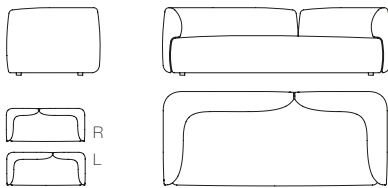

**one-sided backrest L125
only for Island modules**
L125 D33 H66

**one-sided backrest L170
only for Island modules**
L170 D33 H66

**two-sided backrest L85
only for Island modules**
L85 D38 H66

**two-sided backrest L125
only for Island modules**
L125 D38 H66

**two-sided backrest L170
only for Island modules**
L170 D38 H66

COSY CURVE

seating module Curve S
L155 D85 H40

seating module Curve M
L205 D85 H40

one-sided backrest - only for Curve modules
L175 D33 H66

COSY

2S SOFA

L195 D100 cm
low back H70 / high back H80 cm
seat H40 D85 cm

PADDED MODULAR ELEMENT S

L175 D100 H70 cm
seat H40 D85 cm

3S SOFA

L235 D100 cm
low back H70 / high back H80 cm
seat H40 D85 cm

PADDED MODULAR ELEMENT M

L185 D100 cm
low back H70 / high back H80 cm
seat H40 D85 cm

L185 D140
low back H70 / high back H80 cm
seat H40 D125 cm

DEEP SOFA

L195 D140 H70 cm
seat H40 D125 cm

PADDED MODULAR ELEMENT L

L185 D100 cm
L225 D100 cm
low back H70 / high back H80
seat H40 D85 cm