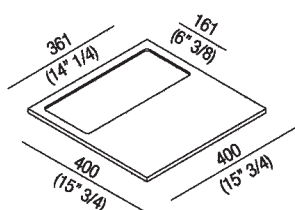

Soap dish / multipurpose tray 40 cm (15" 3/4)  
 ACOM0626\_

Benedini Associati, 2006

**Finishes**

-  Black Marquina
-  Dark Emperador
-  Green Alpi
-  White
-  White Carrara

**Materials**

-  Cristalplant® biobased
-  Marble

Width:	40 cm	15" 3/4 inches
Depth:	40 cm	15" 3/4 inches

Note: Minimum order quantity: 3 pieces for any combination of item; for smaller quantities, add 20% surcharge.

Main dimensions