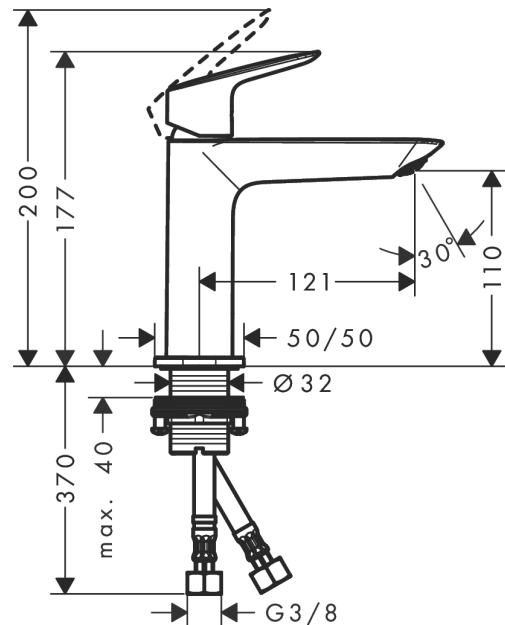

Logis

Single lever basin mixer 110 Fine CoolStart without waste set

Surfaces: **Chrome** Article Number: **71255000**

Description

product features

- ComfortZone 110
- projection 121 mm
- spray type: normal spray
- maximum flow rate at 3 bar: 5 l/min
- ceramic cartridge
- temperature limitation adjustable
- suitable for continuous flow water heaters
- connection type: G 3/8 connections
- connection dimension: DN15
- cold water in middle position

Technology

Product image

Scale drawing

Flowchart