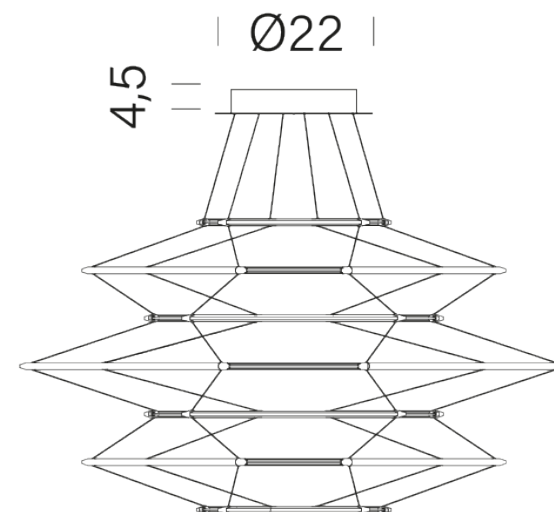

2700K

LAMPING

Source	linear LED
Total power	60W
Emission	diffused
Switching	1-10V
Tension	110-230V
Color temperature	2700K
Luminous flux	5700lm (nominal flux)
Typ CRI	90
Dimensions	ø90x50
Notes	total height 50cm, cable length 2,5m, TRIAC VERSION on request
Net lamp weight	1,5kg kg

Codes

DRP LNN 52
DRP LDD 52
DRP LGG 52

Structure

black
silver
gold

PACKAGE

Package 01

Dimension: 110X110X60 cm

Certificazioni

90

4,5

Ø22

50±2