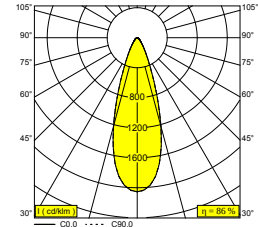

WHITE 30511 9238 W

 [View on website](#)

General info

LOCATION	indoor
INSTALLATION	Ceiling Surface mounted
INGRESS PROTECTION	IP20
WEIGHT (KG)	0.6
ADJUSTABILITY	0° to 45° swiveling, 360° rotatable
INFORMATION	LENS FL-36° INCL.DIMMABLE POWER SUPPLY