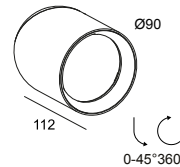

WHITE 30511 9238 W

 [View on website](#)

General info

LOCATION	indoor
INSTALLATION	Ceiling Surface mounted
INGRESS PROTECTION	IP20
WEIGHT (KG)	0.6
ADJUSTABILITY	0° to 45° swiveling, 360° rotatable
INFORMATION	LENS FL-36° INCL.DIMMABLE POWER SUPPLY

19810 0170 W SPY 90 TUBE W

Notes: