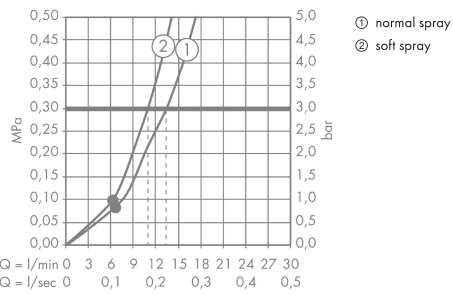

AXOR Starck Organic
Shower set 0.90 m with baton hand shower 2jet
Surfaces: **Brushed Gold Optic**   Article Number: **12231250**

Flowchart

The consumption was measured in combination with the appropriate fittings (thermostat/mixer/in-wall valve) to reflect actual application in practice.