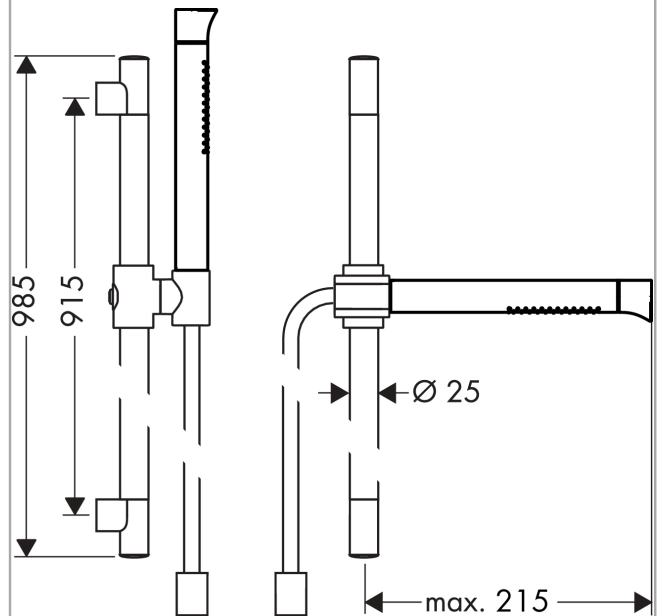

**AXOR Starck Organic**  
**Shower set 0.90 m with baton hand shower 2jet**  
 Surfaces: **Brushed Gold Optic** Article Number: **12231250**

### product features

- consists of: baton hand shower, shower bar, shower hose, slider
- shower head size: 70 mm
- spray type: Rain, Soft spray
- spray type adjustment by turning spray disc
- maximum flow rate at 3 bar: 13 l/min
- minimum flow pressure: 1 bar
- shower hose with cylindrical nut on both ends
- pivot connector prevent hose from tangling
- wall supports of plastic
- profile stand pipe: round

### Scale drawing

**AXOR Starck Organic**  
**Shower set 0.90 m with baton hand shower 2jet**  
 Surfaces: **Brushed Gold Optic**    Article Number: **12231250**

## Flowchart

The consumption was measured in combination with the appropriate fittings (thermostat/mixer/in-wall valve) to reflect actual application in practice.

**AXOR Starck Organic**  
**Shower set 0.90 m with baton hand shower 2jet**  
Surfaces: **Brushed Gold Optic** Article Number: **12231250**