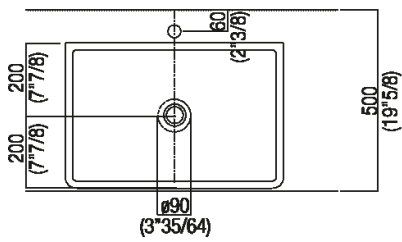

Height:	16 cm	6" 1/4 inches
Width:	60 cm	23" 5/8 inches
Weight:	33 kg	73 lbs
Depth:	40 cm	15" 3/4 inches
Packaging:	70 x 48 x 28 cm	27" 4/8 x 18" 7/8 x 11" inches
Total weight:	39 kg	86 lbs

Note: The washbasin can be delivered also in stone or marble types on demand,
 price to be calculated and prior technical verification.

Finishes

Petit Granit

Materials

Marble

Main dimensions

Installation notes

Scarico per sifone a bottiglia
Drain for bottle trap

***h.consigliata / advised h.**

Forature per lavabi da appoggio e rubinetti su piani Holes for countertop washbasins and top mounted taps for top

PIANO cm 50 / COUNTERTOP cm 50

Posizione standard per rubinetto su piano
 Standard position for top mounted tap

Posizione standard per rubinetto a parete
 Standard position for wall mounted tap

Tap position, recommended height