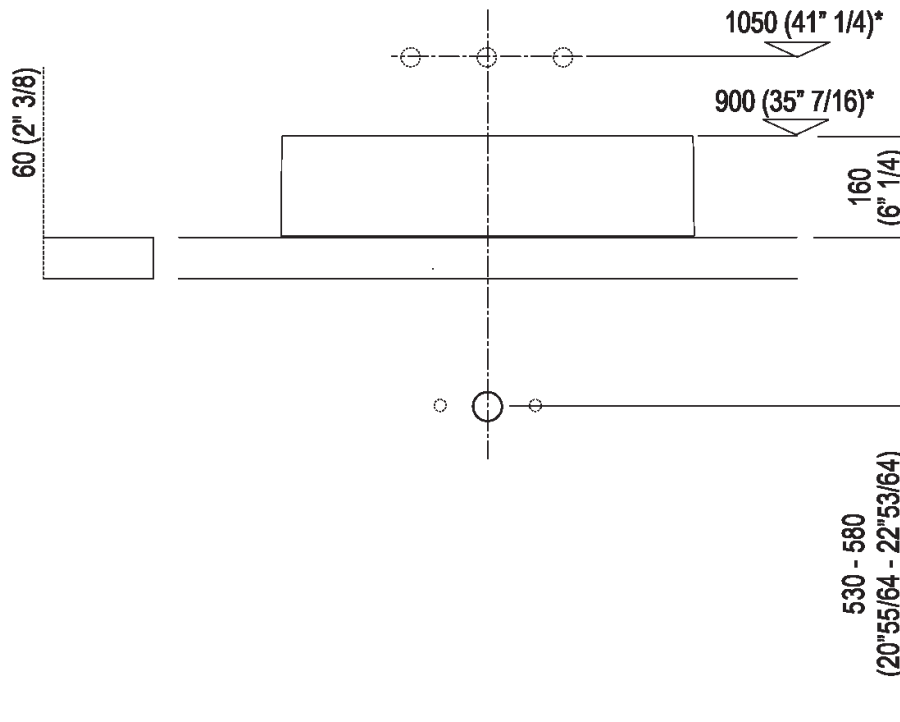

Height:	16 cm	6" 1/4 inches
Width:	60 cm	23" 5/8 inches
Weight:	33 kg	73 lbs
Depth:	40 cm	15" 3/4 inches
Packaging:	70 x 48 x 28 cm	27" 4/8 x 18" 7/8 x 11" inches
Total weight:	39 kg	86 lbs

Note: The washbasin can be delivered also in stone or marble types on demand,
 price to be calculated and prior technical verification.

Finishes

Petit Granit

Materials

Marble

Main dimensions

Installation notes

Scarico per sifone a bottiglia
Drain for bottle trap

***h.consigliata / advised h.**

Forature per lavabi da appoggio e rubinetti su piani Holes for countertop washbasins and top mounted taps for top

PIANO cm 50 / COUNTERTOP cm 50

Posizione standard per rubinetto su piano
 Standard position for top mounted tap

Posizione standard per rubinetto a parete
 Standard position for wall mounted tap

Tap position, recommended height