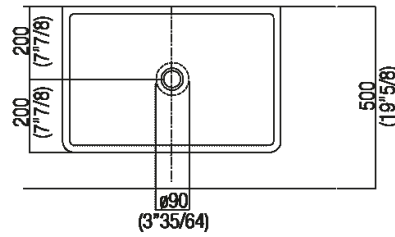

Height:	16 cm	6" 1/4 inches
Width:	60 cm	23" 5/8 inches
Weight:	33 kg	73 lbs
Depth:	40 cm	15" 3/4 inches
Packaging:	70 x 48 x 28 cm	27" 4/8 x 18" 7/8 x 11" inches
Total weight:	39 kg	86 lbs

Note: The washbasin can be delivered also in stone or marble types on demand,
 price to be calculated and prior technical verification.

Finishes

Petit Granit

Materials

Marble

Main dimensions

Installation notes

Scarico per sifone a bottiglia
Drain for bottle trap

***h.consigliata / advised h.**

Forature per lavabi da appoggio e rubinetti su piani Holes for countertop washbasins and top mounted taps for top

PIANO cm 50 / COUNTERTOP cm 50

Posizione standard per rubinetto su piano
 Standard position for top mounted tap

Posizione standard per rubinetto a parete
 Standard position for wall mounted tap

Tap position, recommended height