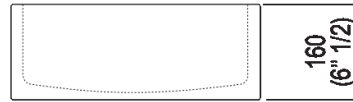

Main dimensions