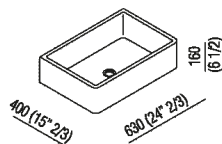

Over countertop washbasin
ACER0730EPPG

design Benedini Associati, 2019

Over countertop rectangular washbasin in
Petit Granit marble, for outdoor use.

</p>