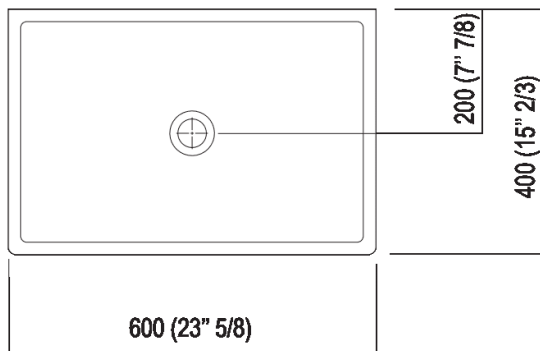

Height:	16 cm	6" 1/4 inches
Width:	60 cm	23" 5/8 inches
Weight:	33 kg	73 lbs
Depth:	40 cm	15" 3/4 inches
Packaging:	70 x 48 x 28 cm	27" 4/8 x 18" 7/8 x 11" inches
Total weight:	39 kg	86 lbs

Note: The washbasin can be delivered also in stone or marble types on demand,
 price to be calculated and prior technical verification.

Finishes

Petit Granit

Materials

Marble

Main dimensions

Installation notes

Scarico per sifone a bottiglia
Drain for bottle trap

***h.consigliata / advised h.**

Forature per lavabi da appoggio e rubinetti su piani Holes for countertop washbasins and top mounted taps for top

PIANO cm 50 / COUNTERTOP cm 50

Posizione standard per rubinetto su piano
 Standard position for top mounted tap

Posizione standard per rubinetto a parete
 Standard position for wall mounted tap

Tap position, recommended height