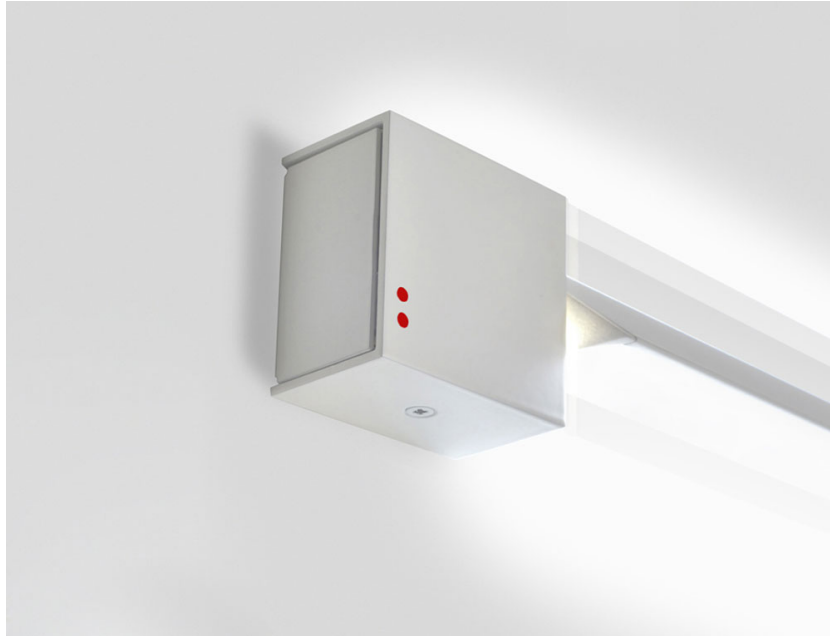

PIVOT

F39G0301

Vittorio Massimo

Dimensions

Description

Wall/ceiling lamp with white painted aluminium structure. Adjustable light fitting.

Voltage

24Vdc

Light source and alternative bulbs

LED 1x46W-
3000K
2300lm Cri 90+

Material

Aluminium

Available structure colours

- ☐ White
- ☐ Other colours available

Included accessories

LED

Not included accessories

Driver

Weight Lamp

Net: 0.7 kg

Packaging

Gross weight: 1.59 kg
Volume: 0.01 m³
Number of boxes: 1

In the same family

Specs

IP40