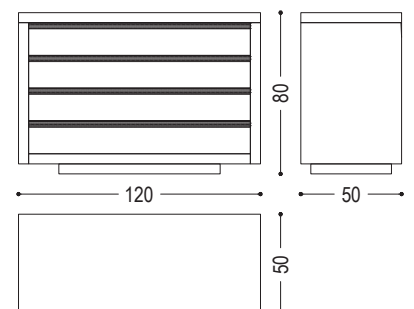

Chest of drawers in blockboard and solid wood, with 4 drawers assembled with traditional dovetail joints.

STANDARD VERSION: DRAWERS WITH GROOVED HANDLES IN THE FRONTS, ON METAL RUNNERS

CODE	SIZE	A1	A2	A3
KYOTO 6	W.120 x D.50 x H.80	■	■	■

AVAILABLE FINISHES:

A1: walnut without knots, walnut with knots, elm

A2: oak without knots, oak with knots, cherry, maple

A3: oak without knots finish: whitened, mystic black, neutro
oak with knots finish: whitened, mystic black, neutro