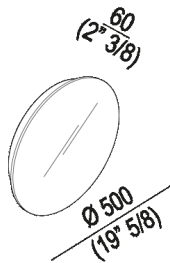

Round mirror with LED lighting  
 ABUC0178L

Fabio Bortolani, Ermanno Righi, 1997

Mirror supported by a wire cable with LED lighting.

Round wall mounted mirror with polished edge. Complete with fixing kit. The mirror is fixed to the wall by means of screws and wall plugs.

Diameter:	50 cm	19" 5/8 inches
Depth:	6 cm	2" 3/8 inches

Note: 48W - 220V - CE - F

Main dimensions