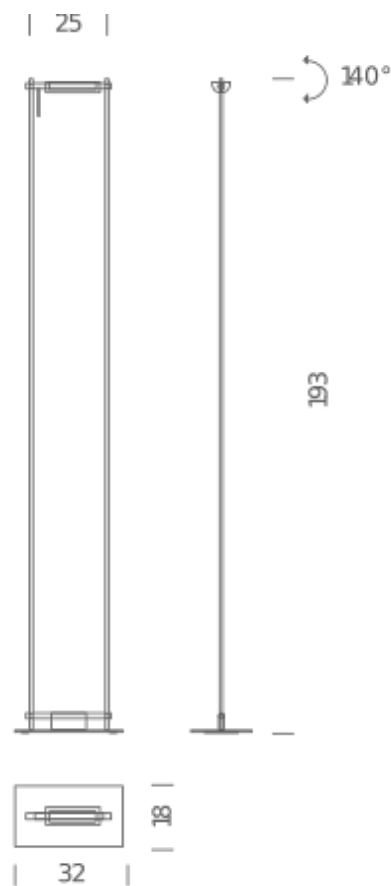

HALO

LAMPING

Source	R7s (114mm)
Total power	250W
Emission	orientable, 140°
Switching	dimmable
Tension	230V
Materials	metal + plastic
Notes	orientable 140°, dimmer on cable, cable length 2,3m
Net lamp weight	8,7 kg

Codes

LOG KNN 25

Structure/Diffuser

black/black

PACKAGE

Package 01

Dimension: 25x40x8 cm / Gross weight: 7 kg

Package 02

Dimension: 31x17x198 cm / Gross weight: 4,7 kg

Certificazioni

LED

LAMPING

Source	LED board
Total power	16W
Emission	orientable, 140°
Switching	dimmable
Tension	230V
Color temperature	2700K
Luminous flux	1380lm (source luminous flux)
Typ CRI	85
Energy class	A+
Materials	metal + plastic
Notes	orientable 140°, dimmer on cable, cable length 3m
Net lamp weight	7,3 kg

Dimension: 31x17x198 cm / Gross weight: 3,2 kg

Certificazioni