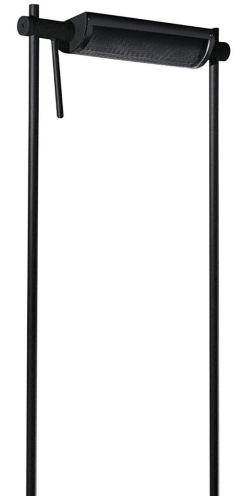

LOGO FLOOR

Mario Barbaglia

Floor, wall and ceiling LED and halogen lamps with adjustable head, in aluminium and printed ABS. In the LED version the perforated reflector is painted in black. Available in black. Widespread adjustable light, dimmable.

HALO

LAMPING

Source	R7s (114mm)
Total power	250W
Emission	orientable, 140°
Switching	dimmable
Tension	230V
Materials	metal + plastic
Notes	orientable 140°, dimmer on cable, cable length 2,3m
Net lamp weight	8,7 kg

Codes

LOG KNN 25

Structure/Diffuser

black/black

PACKAGE

Package 01

Dimension: 25x40x8 cm / Gross weight: 7 kg

Package 02

Dimension: 31x17x198 cm / Gross weight: 4,7 kg

Certificazioni

LED

LAMPING

Source	LED board
Total power	16W
Emission	orientable, 140°
Switching	dimmable
Tension	230V
Color temperature	2700K
Luminous flux	1380lm (source luminous flux)
Typ CRI	85
Energy class	A+
Materials	metal + plastic
Notes	orientable 140°, dimmer on cable, cable length 3m
Net lamp weight	7,3 kg