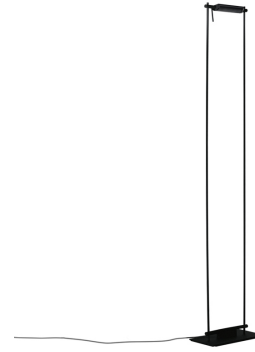

LOGO FLOOR

Mario Barbaglia

Floor, wall and ceiling LED and halogen lamps with adjustable head, in aluminium and printed ABS. In the LED version the perforated reflector is painted in black. Available in black. Widespread adjustable light, dimmable.

HALO

LAMPING

Source	R7s (114mm)
Total power	250W
Emission	orientable, 140°
Switching	dimmable
Tension	230V
Materials	metal + plastic
Notes	orientable 140°, dimmer on cable, cable length 2,3m
Net lamp weight	8,7 kg

Codes

LOG KNN 25

Structure/Diffuser

black/black

PACKAGE

Package 01

Dimension: 25x40x8 cm / Gross weight: 7 kg

Package 02

Dimension: 31x17x198 cm / Gross weight: 4,7 kg

Certificazioni

LED

LAMPING

Source	LED board
Total power	16W
Emission	orientable, 140°
Switching	dimmable
Tension	230V
Color temperature	2700K
Luminous flux	1380lm (source luminous flux)
Typ CRI	85
Energy class	A+
Materials	metal + plastic
Notes	orientable 140°, dimmer on cable, cable length 3m
Net lamp weight	7,3 kg