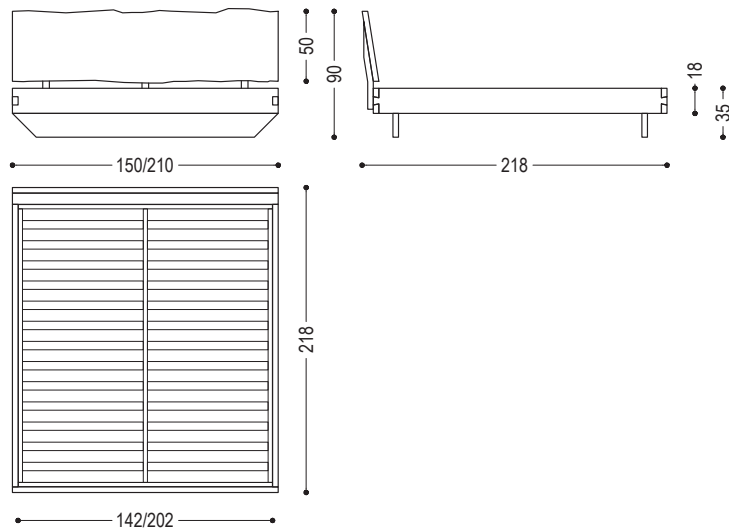

NATURA 6

STANDARD VERSION: ADJUSTABLE SLATTED BASE; UPON REQUEST FIXED SLATTED BASE AT THE SAME PRICE (for further information please contact our Sales Department)

NATURA 6 FRENCH / SINGLE

CODE	SIZE	A1	A2	A3
NATURA 6 SINGLE	total size W 110 x D 218 x H 90 space for slatted base W 102 x D 202 suggested mattress W 100 x D 200	■	■	■
NATURA 6 FRENCH	total size W 150 x D 218 x H 90 space for slatted base W 142 x D 202 suggested mattress W 140 x D 200	■	■	■

AVAILABLE FINISHES:

A1: walnut without knots, walnut with knots, elm

A2: oak without knots, oak with knots, cherry, maple

A3: oak without knots finish: whitened, mystic black, neutro
oak with knots finish: whitened, mystic black, neutro

NATURA 6 DOUBLE - NATURA 6 FRENCH