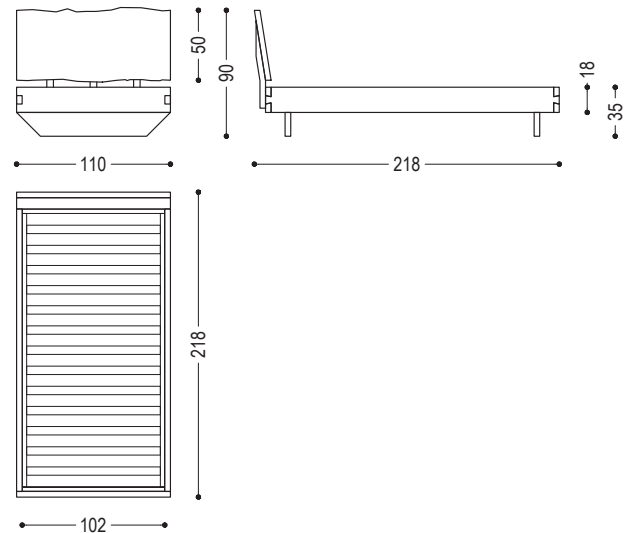

NATURA 6 SINGLE