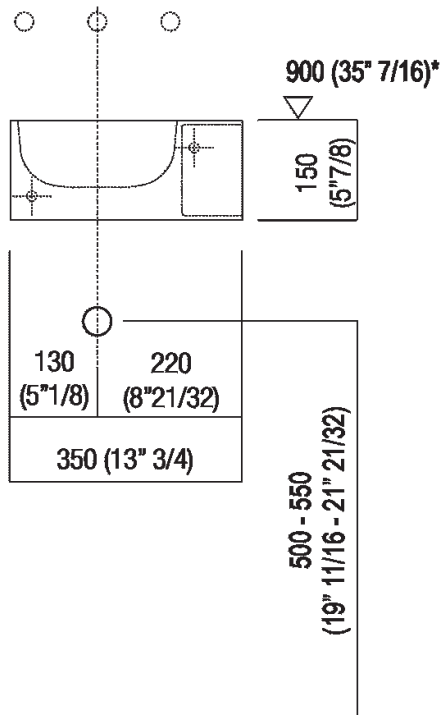

Finishes

-  Cementoskin® dark grey
-  Cementoskin® light grey
-  Cementoskin® green
-  Cementoskin® coffee
-  Cementoskin® brick red

Materials

-  Concrete

Height:	15 cm	5" 7/8 inches
Width:	35 cm	13" 3/4 inches
Weight:	12 kg	26 lbs
Depth:	35 cm	13" 3/4 inches
Packaging:	40 x 40 x 20 cm	15" 6/8 x 15" 6/8 x 7" 7/8 inches
Total weight:	15 kg	33 lbs

Note: The material used for the Handwash washbasin can be easily cut with standard tools and does not present any difficulties, so the customisations indicated are possible.

Main dimensions

Installation notes

Scarico per sifone a bottiglia
Drain for bottle trap

*h.consigliata / advised h.

Tap position, recommended height