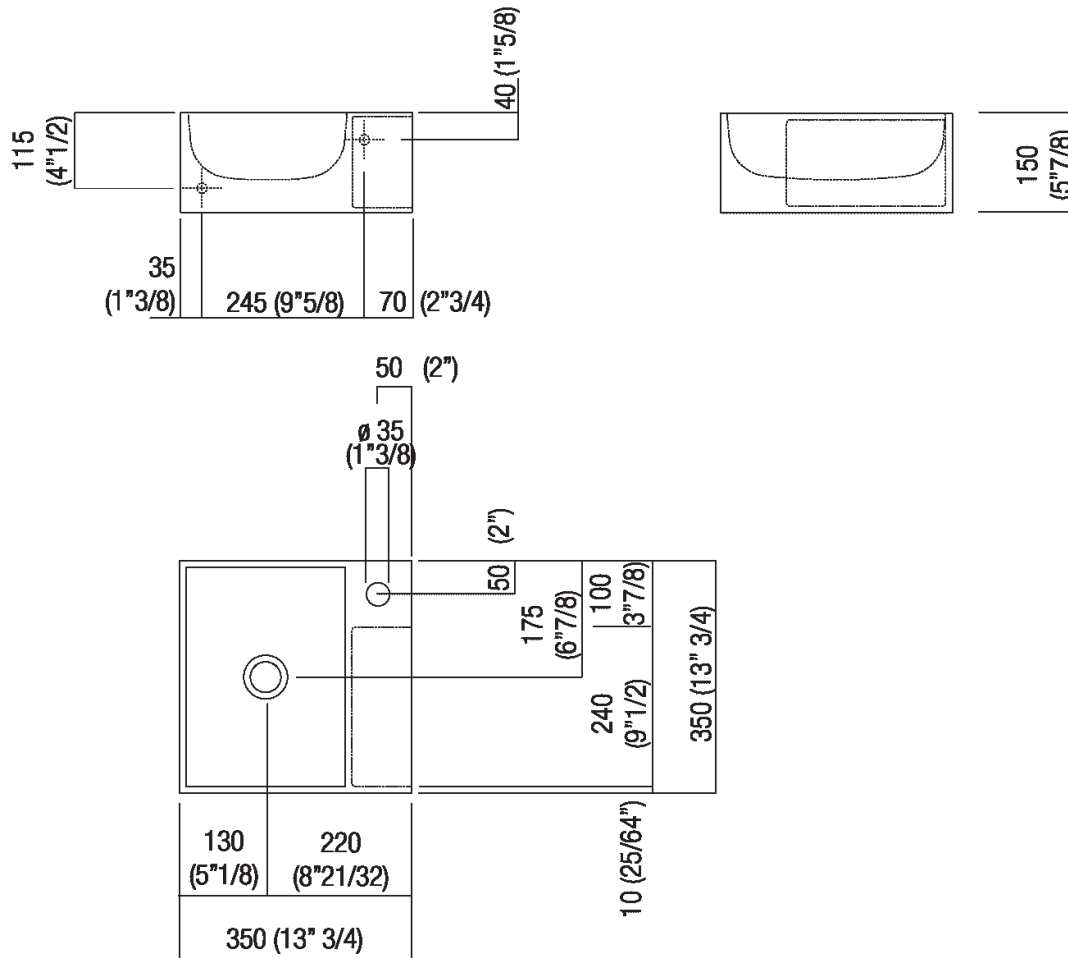

Washbasin without tap hole with side storage shelf
 ACER09950RE_

Benedini Associati, 2018

Small washbasin in Cementoskin® ideal for outside.

Square washbasin in Cementoskin® (coloured concrete paste) with natural surface and velvety available in different colors, with storage. Supplied without tap hole, it can be realised by the customer. Fixing kit included. The washbasin includes waste with cap in the same finish (.MET0563).

Finishes

-  Cementoskin® dark grey
-  Cementoskin® light grey
-  Cementoskin® green
-  Cementoskin® coffee
-  Cementoskin® brick red

Materials

-  Concrete

Height:	15 cm	5" 7/8 inches
Width:	35 cm	13" 3/4 inches
Weight:	12 kg	26 lbs
Depth:	35 cm	13" 3/4 inches
Packaging:	40 x 40 x 20 cm	15" 6/8 x 15" 6/8 x 7" 7/8 inches
Total weight:	15 kg	33 lbs

Note: The material used for the Handwash washbasin can be easily cut with standard tools and does not present any difficulties, so the customisations indicated are possible.

Main dimensions

Installation notes

Scarico per sifone a bottiglia
Drain for bottle trap

*h.consigliata / advised h.

Tap position, recommended height