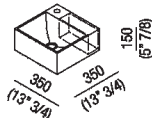

Washbasin without tap hole with side storage shelf
 ACER09950RE_

Benedini Associati, 2018

Small washbasin in Cementoskin® ideal for outside.

Square washbasin in Cementoskin® (coloured concrete paste) with natural surface and velvety available in different colors, with storage. Supplied without tap hole, it can be realised by the customer. Fixing kit included. The washbasin includes waste with cap in the same finish (.MET0563).

Finishes

-  Cementoskin® dark grey
-  Cementoskin® light grey
-  Cementoskin® green
-  Cementoskin® coffee
-  Cementoskin® brick red

Materials

-  Concrete

Height:	15 cm	5" 7/8 inches
Width:	35 cm	13" 3/4 inches
Weight:	12 kg	26 lbs
Depth:	35 cm	13" 3/4 inches
Packaging:	40 x 40 x 20 cm	15" 6/8 x 15" 6/8 x 7" 7/8 inches
Total weight:	15 kg	33 lbs