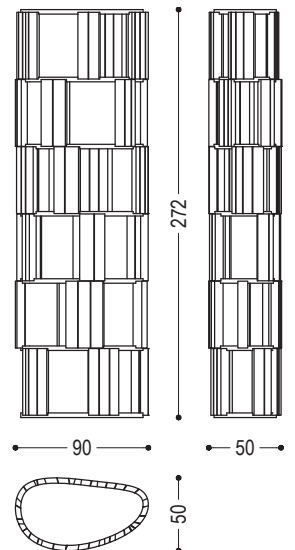

Bookshelf in solid Briccola wood, characterized by a linear column and different levels that create space for compartments that are delimited by pieces of trunks with real bark.

CODE	SIZE	A6
BRICCOLA-DELUCCHI	W.90 x D.50 x H.272	■

AVAILABLE FINISHES:
A6: briccola

WOOD

A6

briccola