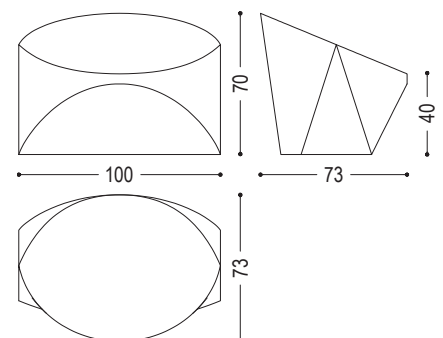

Armchair made from a single block of scented cedar. A sculptured monolith with an enveloping form and continuous line from the seat to the back.

CODE	SIZE	A7	A8	A9
KAIRO	W.100 x D.73 x H.40/70	■	■	■

AVAILABLE FINISHES:

- **A7:** cedar
- **A8:** sandblasted cedar
- **A9:** cedar contract finish, vulcano cedar